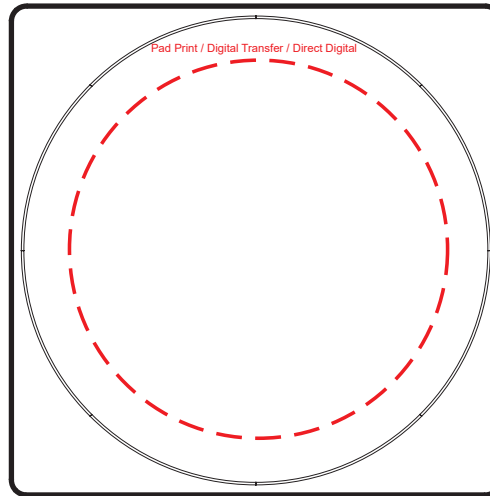

Product Name:

Stress Round Cube

Product Code:

SS052

Product Size:

65mm x 65mm x 65mm

Product Colours:

White, red, blue, black, orange

Decoration Area:

50mmD - pad print

50mmD - direct digital

50mmD - digital transfer

100% actual size

Product Name:

Stress Round Cube

Product Code:

SS052

Product Size:

65mm x 65mm x 65mm

Product Colours:

White, red, blue, black, orange

Decoration Area:

50mmD - pad print

50mmD - direct digital

50mmD - digital transfer

75% actual size