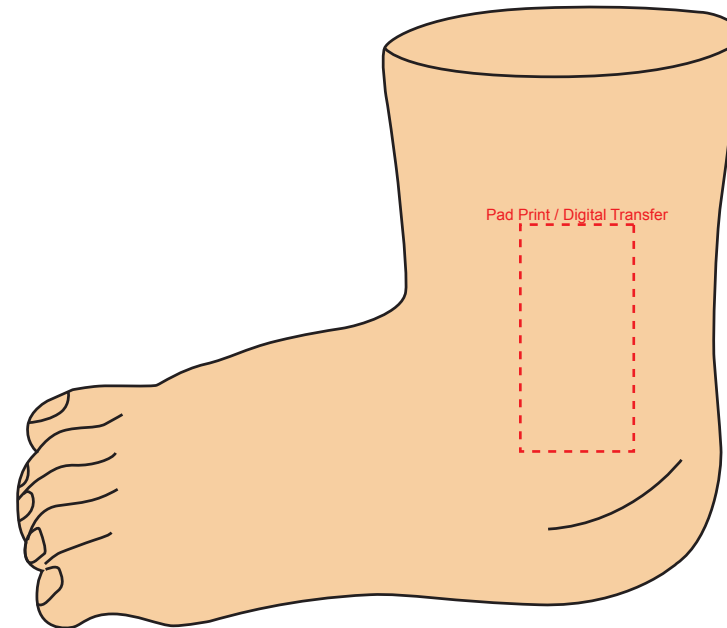

Product Name:

Stress Foot

Product Code:

SS065

Product Size:

100mm x 50mm x 68mm

Product Colours:

Cream

Decoration Method:

Pad Print, Digital Transfer, Direct Digital

Decoration Area:

25mm x 25mm - top of ankle

20mm x 25mm - top of foot

15mm x 30mm - side of ankle

30mm x 30mm - Direct Digital

100% actual size

Line drawing is for approximate print positional purposes only.
It is not intended to be an exact scale or detailed representation.
Colour proofs are to be used as a guide only.
Red dotted lines will not be printed, these are for max print guide only.
Small details or text, including ®, © and ™ may fill in and not be legible.