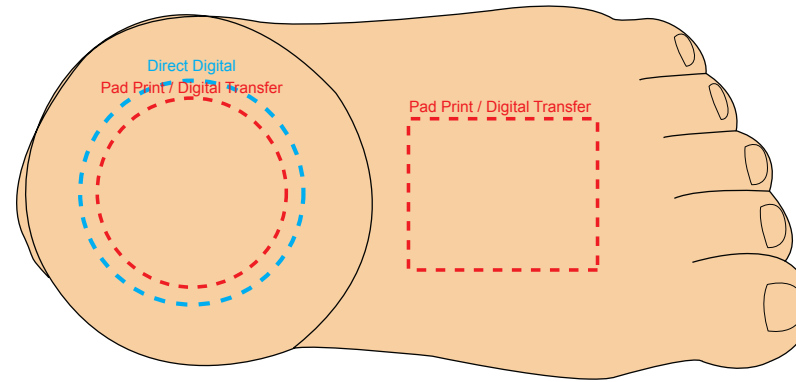

Product Name:

Stress Foot

Product Code:

SS065

Product Size:

100mm x 50mm x 68mm

Product Colours:

Cream

Decoration Method:

Pad Print, Digital Transfer, Direct Digital

Decoration Area:

25mm x 25mm - top of ankle

20mm x 25mm - top of foot

15mm x 30mm - side of ankle

30mm x 30mm - Direct Digital

100% actual size

Line drawing is for approximate print positional purposes only.
It is not intended to be an exact scale or detailed representation.
Colour proofs are to be used as a guide only.
Red dotted lines will not be printed, these are for max print guide only.
Small details or text, including ®, © and ™ may fill in and not be legible.