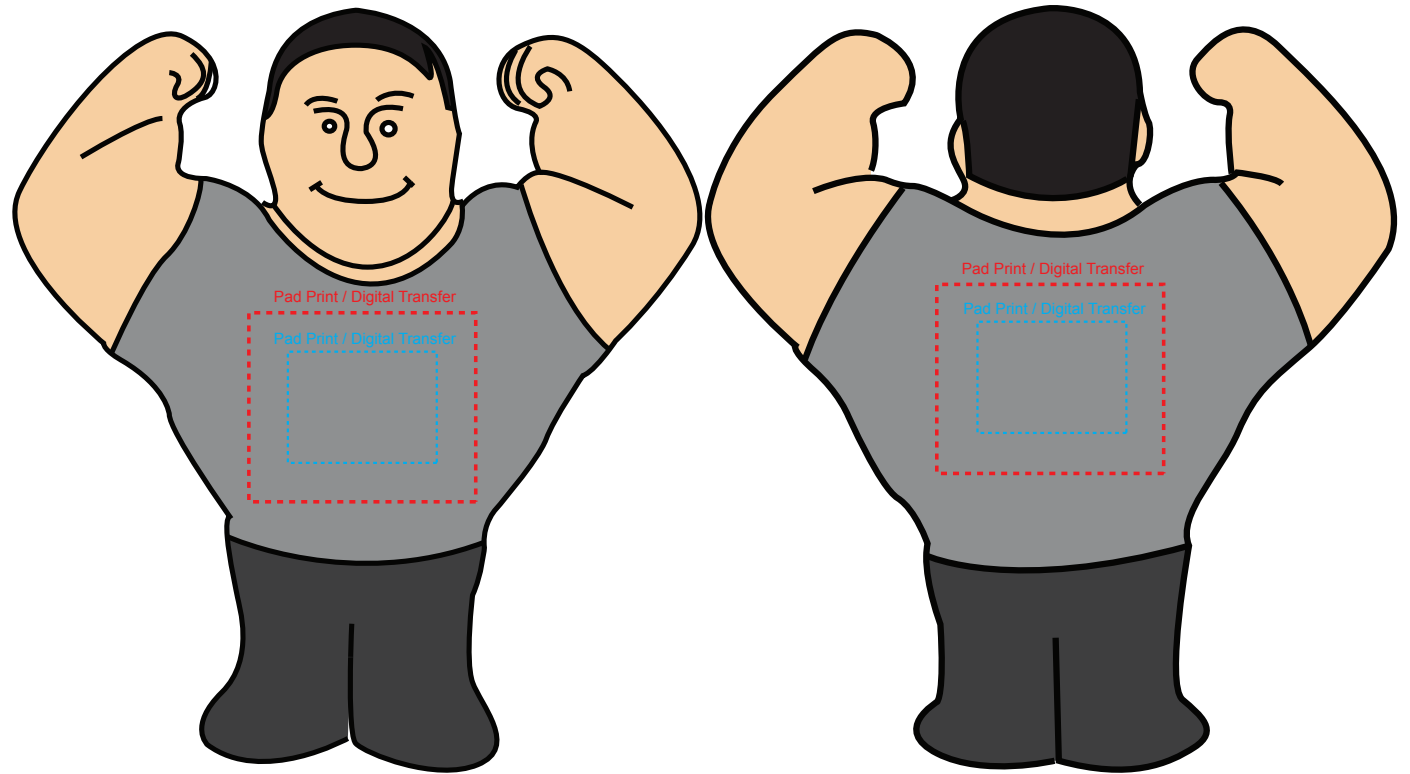

**Product Name:**

Stress Muscle Man

**Product Code:**

SS073

**Product Size:**

90mm x 100mm x 45mm

**Product Colours:**

Grey

**Decoration Method:**

Pad Print, Digital Transfer, Direct Digital

**Decoration Area:**

30mm x 25mm - Pad Print, Digital Transfer

20mm x 15mm - Direct Digital

100% actual size

Line drawing is for approximate print positional purposes only.  
It is not intended to be an exact scale or detailed representation.  
Colour proofs are to be used as a guide only.  
Red dotted lines will not be printed, these are for max print guide only.  
Small details or text, including ®, © and ™ may fill in and not be legible.