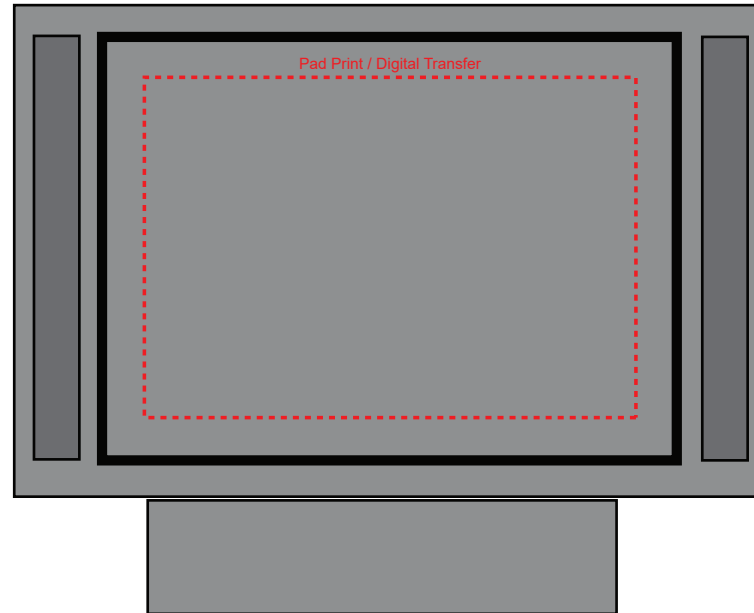

Product Name:

Stress Television

Product Code:

SS074

Product Size:

100mm x 80mm x 30mm

Product Colours:

Grey

Decoration Method:

Pad Print, Digital Transfer

Decoration Area:

65mm x 45mm

100% actual size

Line drawing is for approximate print positional purposes only.
It is not intended to be an exact scale or detailed representation.
Colour proofs are to be used as a guide only.
Red dotted lines will not be printed, these are for max print guide only.
Small details or text, including ®, © and ™ may fill in and not be legible.