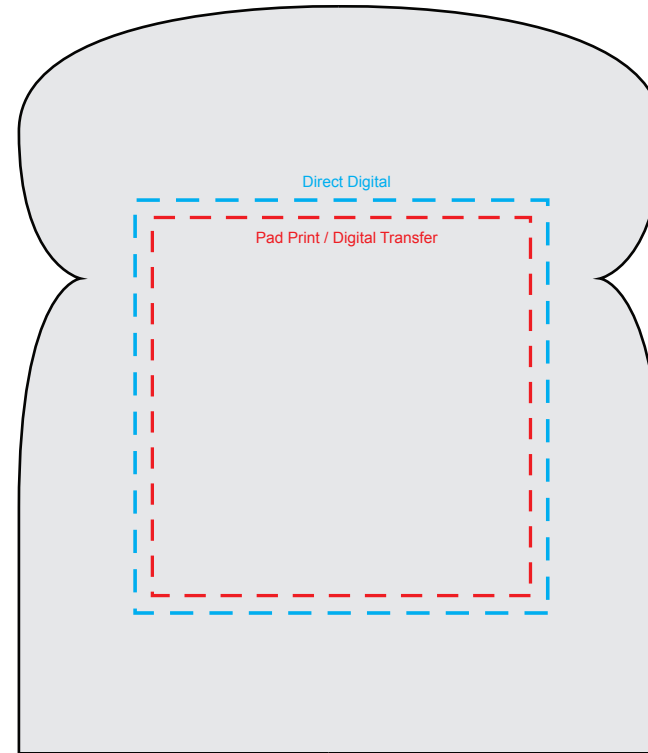

Product Name:

Stress Bread

Product Code:

SS075

Product Size:

85mm x 97mm x 15mm

Product Colours:

White

Decoration Method:

Pad Print, Digital Transfer, Direct Digital

Decoration Area:

50mm x 50mm - Pad Print, Digital Transfer

55mm x 55mm - Direct Digital

100% actual size

Line drawing is for approximate print positional purposes only.
It is not intended to be an exact scale or detailed representation.
Colour proofs are to be used as a guide only.
Red dotted lines will not be printed, these are for max print guide only.
Small details or text, including ®, © and ™ may fill in and not be legible.