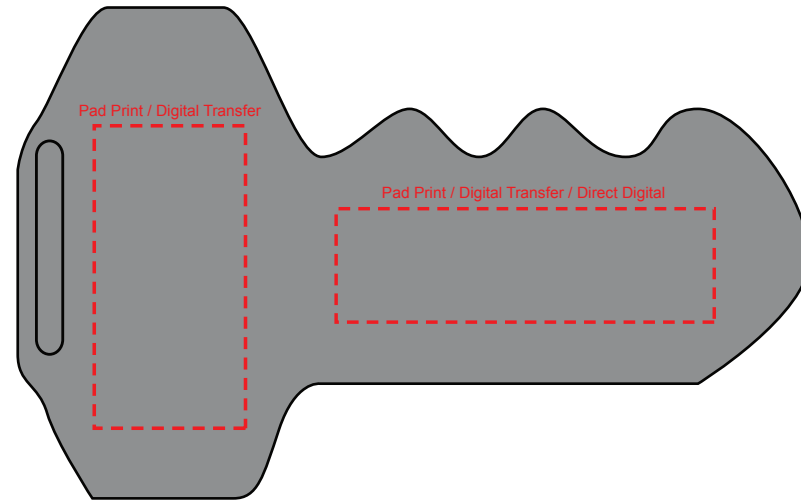

Product Name:

Stress Key

Product Code:

SS076

Product Size:

115mm x 65mm x 24mm

Product Colours:

Grey

Decoration Method:

Pad Print, Digital Transfer, Direct Digital

Decoration Area:

50mm x 15mm - body

20mm x 40mm - head

100% actual size

Line drawing is for approximate print positional purposes only.
It is not intended to be an exact scale or detailed representation.
Colour proofs are to be used as a guide only.
Red dotted lines will not be printed, these are for max print guide only.
Small details or text, including ®, © and ™ may fill in and not be legible.