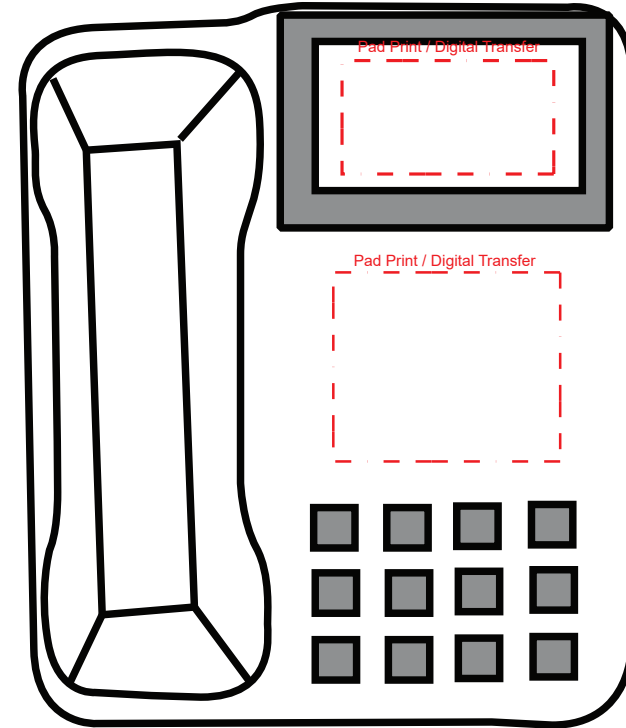

Product Name:

Stress Telephone

Product Code:

SS080

Product Size:

80mm x 95mm x 18mm

Product Colours:

White

Decoration Method:

Pad Print, Digital Transfer

Decoration Area:

30mm x 30mm - middle

28mm x 15mm - screen

100% actual size

Line drawing is for approximate print positional purposes only.
It is not intended to be an exact scale or detailed representation.
Colour proofs are to be used as a guide only.
Red dotted lines will not be printed, these are for max print guide only.
Small details or text, including ®, © and ™ may fill in and not be legible.