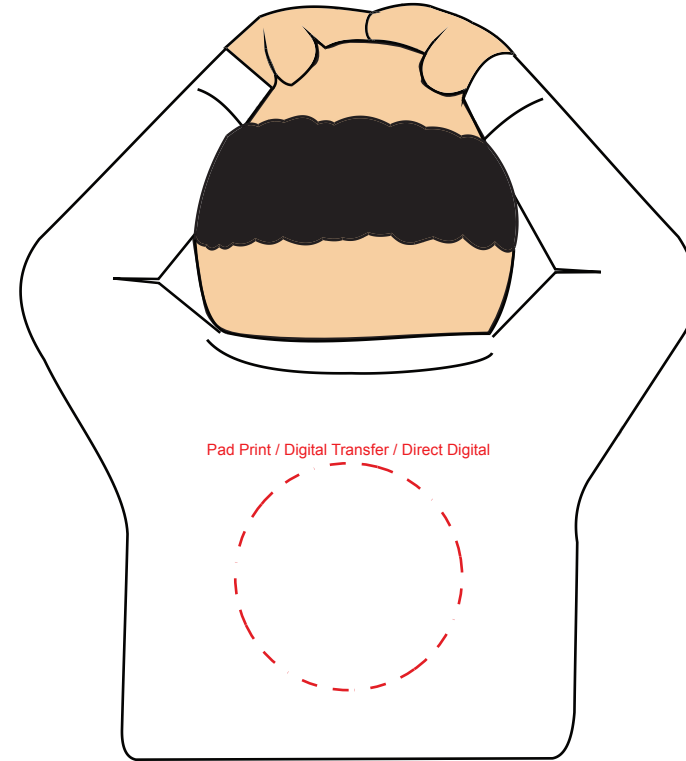

Product Name:

Stress Boss

Product Code:

SS083

Product Size:

90mm x 100mm x 42mm

Product Colours:

White

Decoration Method:

Pad Print, Digital Transfer, Direct Digital

Decoration Area:

30mm x 30mm - back

100% actual size

Line drawing is for approximate print positional purposes only.
It is not intended to be an exact scale or detailed representation.
Colour proofs are to be used as a guide only.
Red dotted lines will not be printed, these are for max print guide only.
Small details or text, including ®, © and ™ may fill in and not be legible.