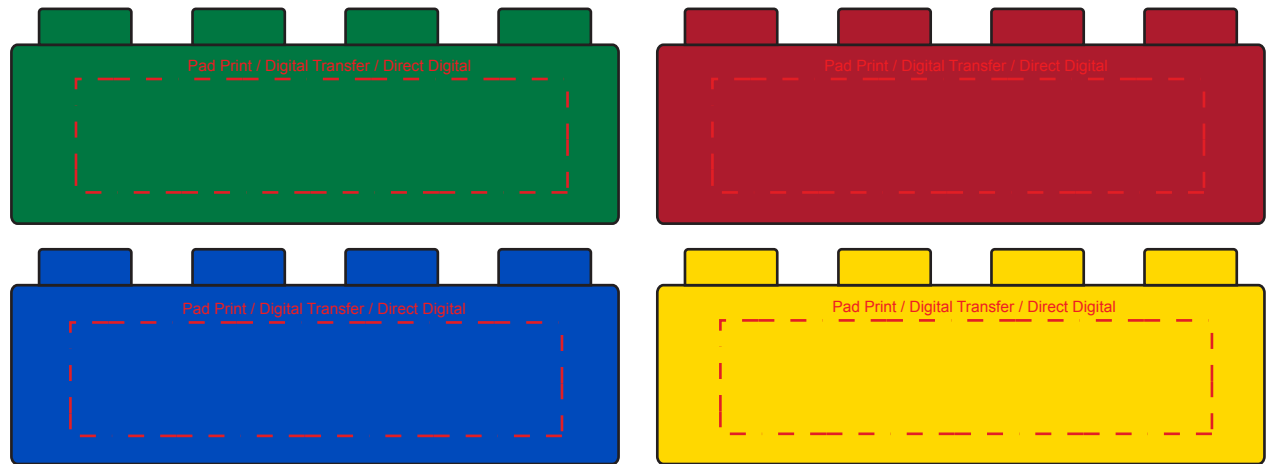

Product Name:

Stress Building Blocks

Product Code:

SS087

Product Size:

80mm x 90mm x 40mm

Product Colours:

Green, Blue, Red, Yellow

Decoration Method:

Pad Print, Digital Transfer, Direct Digital

Decoration Area:

65mm x 15mm

100% actual size

*** SOLD AS SET OF FOUR ***

Line drawing is for approximate print positional purposes only.
It is not intended to be an exact scale or detailed representation.
Colour proofs are to be used as a guide only.
Red dotted lines will not be printed, these are for max print guide only.
Small details or text, including ®, © and ™ may fill in and not be legible.