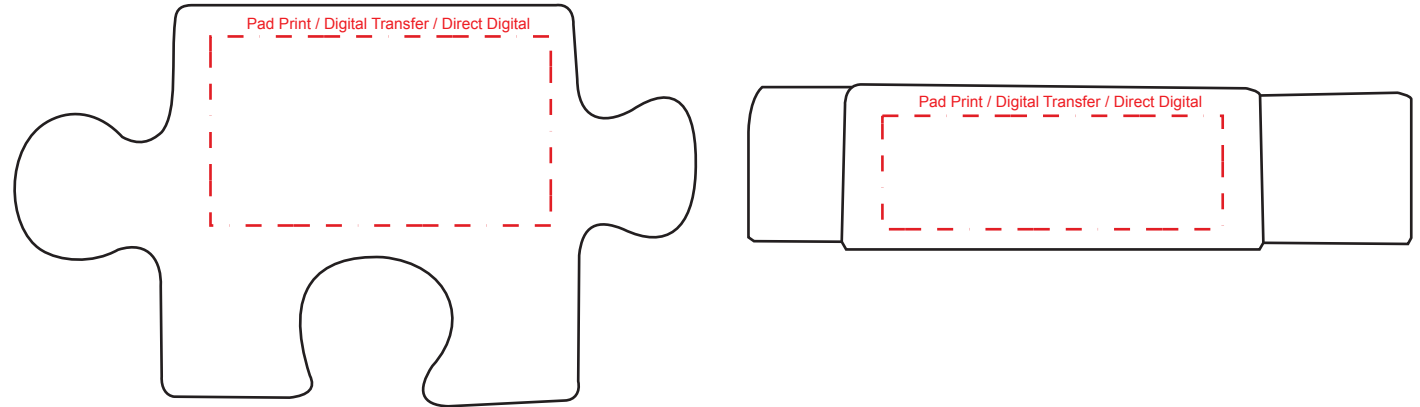

**Product Name:**

Stress Jigsaw

**Product Code:**

SS089

**Product Size:**

55mm x 53mm x 22mm each

**Product Colours:**

Yellow, Green, Red, Blue

**Decoration Method:**

Pad Print, Digital Transfer, Direct Digital

**Decoration Area:**

45mm x 25mm - front or back

45mm x 15mm - side

100% actual size

**\* SOLD AS SET OF FOUR \***

Line drawing is for approximate print positional purposes only.  
It is not intended to be an exact scale or detailed representation.  
Colour proofs are to be used as a guide only.  
Red dotted lines will not be printed, these are for max print guide only.  
Small details or text, including ®, © and ™ may fill in and not be legible.