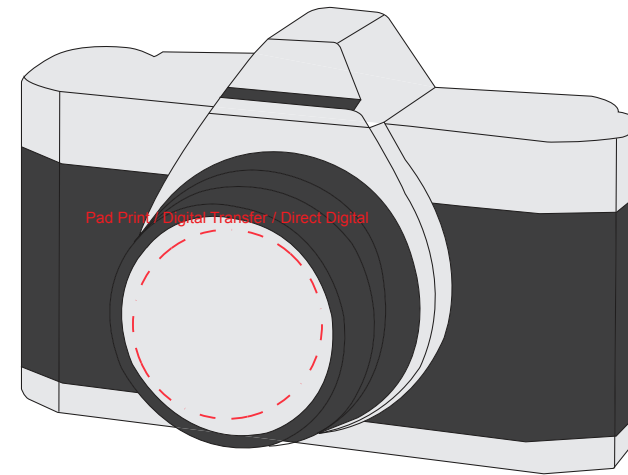

**Product Name:**

Stress Camera

**Product Code:**

SS094

**Product Size:**

86mm x 56mm x 46mm

**Product Colours:**

Black/White

**Decoration Method:**

Pad Print, Digital Transfer, Direct Digital

**Decoration Area:**

50mm x 20mm - back - Pad Print, Digital Transfer

25mm x 25mm - front - Pad Print, Digital Transfer,  
Direct Digital

100% actual size

Line drawing is for approximate print positional purposes only.  
It is not intended to be an exact scale or detailed representation.  
Colour proofs are to be used as a guide only.  
Red dotted lines will not be printed, these are for max print guide only.  
Small details or text, including ®, © and ™ may fill in and not be legible.