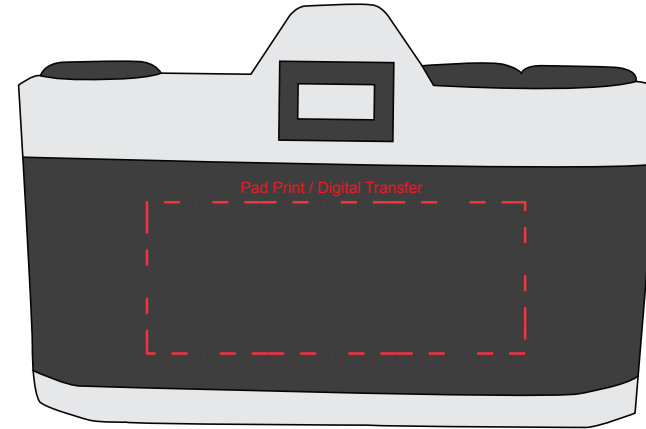

**Product Name:**

Stress Camera

**Product Code:**

SS094

**Product Size:**

86mm x 56mm x 46mm

**Product Colours:**

Black/White

**Decoration Method:**

Pad Print, Digital Transfer, Direct Digital

**Decoration Area:**

50mm x 20mm - back - Pad Print, Digital Transfer

25mm x 25mm - front - Pad Print, Digital Transfer,  
Direct Digital

100% actual size

Line drawing is for approximate print positional purposes only.  
It is not intended to be an exact scale or detailed representation.  
Colour proofs are to be used as a guide only.  
Red dotted lines will not be printed, these are for max print guide only.  
Small details or text, including ®, © and ™ may fill in and not be legible.