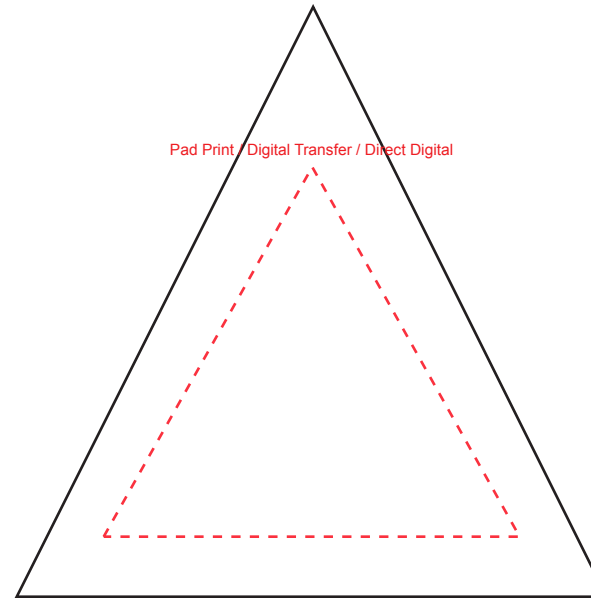

Product Name:

Stress Pyramid

Product Code:

SS095

Product Size:

78mm x 78mm x 78mm

Product Colours:White, Red, Blue, Yellow, Orange, Green,
Silver, Black**Decoration Method:**

Pad Print, Digital Transfer, Direct Digital

Decoration Area:

55mm x 55mm x 55mm

100% actual size

Line drawing is for approximate print positional purposes only.
It is not intended to be an exact scale or detailed representation.
Colour proofs are to be used as a guide only.
Red dotted lines will not be printed, these are for max print guide only.
Small details or text, including ®, © and ™ may fill in and not be legible.