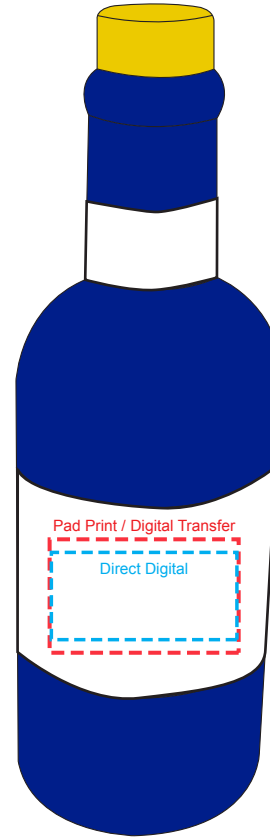

Product Name:

Stress Wine Bottle

Product Code:

SS096

Product Size:

110mm x 40mm x 40mm

Product Colours:

Blue/White

Decoration Method:

Pad Print, Digital Transfer, Direct Digital

Decoration Area:

15mm x 15mm - Pad Print, Digital Transfer

12mm x 25mm - Direct Digital

100% actual size

Line drawing is for approximate print positional purposes only.
It is not intended to be an exact scale or detailed representation.
Colour proofs are to be used as a guide only.
Red dotted lines will not be printed, these are for max print guide only.
Small details or text, including ®, © and ™ may fill in and not be legible.