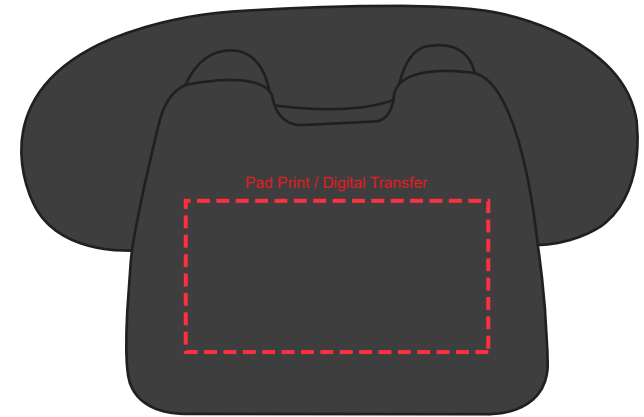

Product Name:

Stress Telephone

Product Code:

SS098

Product Size:

85mm x 77mm x 54mm

Product Colours:

Red, Black

Decoration Method:

Pad Print, Digital Transfer

Decoration Area:

30mm x 30mm - front

40mm x 20mm - back

BACK

100% actual size

Line drawing is for approximate print positional purposes only.
It is not intended to be an exact scale or detailed representation.
Colour proofs are to be used as a guide only.
Red dotted lines will not be printed, these are for max print guide only.
Small details or text, including ®, © and ™ may fill in and not be legible.