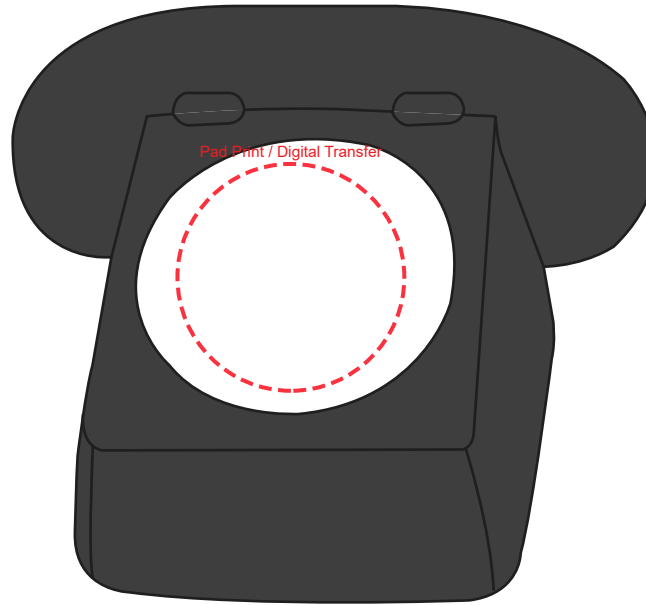

Product Name:

Stress Telephone

Product Code:

SS098

Product Size:

85mm x 77mm x 54mm

Product Colours:

Red, Black

Decoration Method:

Pad Print, Digital Transfer

Decoration Area:

30mm x 30mm - front

40mm x 20mm - back

BACK

100% actual size

Line drawing is for approximate print positional purposes only.
It is not intended to be an exact scale or detailed representation.
Colour proofs are to be used as a guide only.
Red dotted lines will not be printed, these are for max print guide only.
Small details or text, including ®, © and ™ may fill in and not be legible.