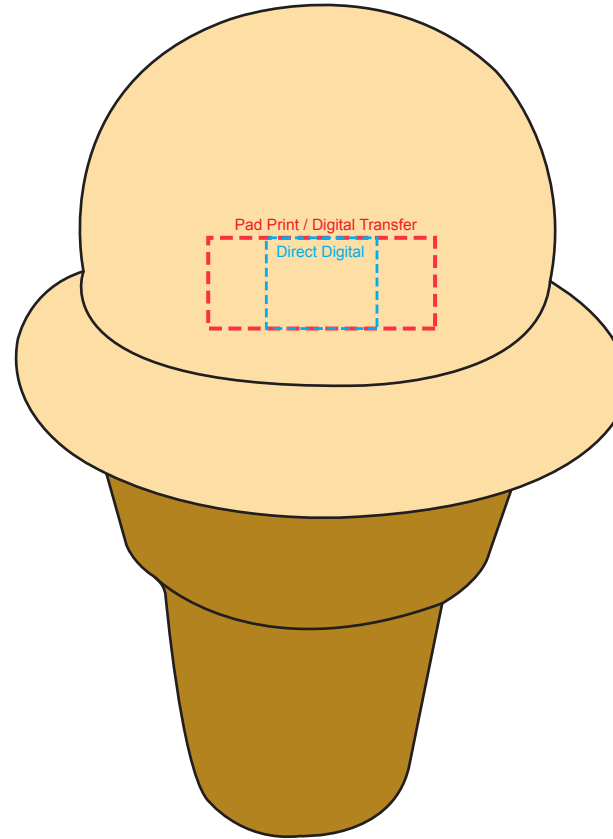

Product Name:

Stress Ice Cream

Product Code:

SS101

Product Size:

70mm x 70mm x 120mm

Product Colours:

Yellow

Decoration Method:

Pad Print, Digital Transfer, Direct Digital

Decoration Area:

30mm x 12mm

15mm x 12mm

100% actual size

Line drawing is for approximate print positional purposes only.
It is not intended to be an exact scale or detailed representation.
Colour proofs are to be used as a guide only.
Red dotted lines will not be printed, these are for max print guide only.
Small details or text, including ®, © and ™ may fill in and not be legible.