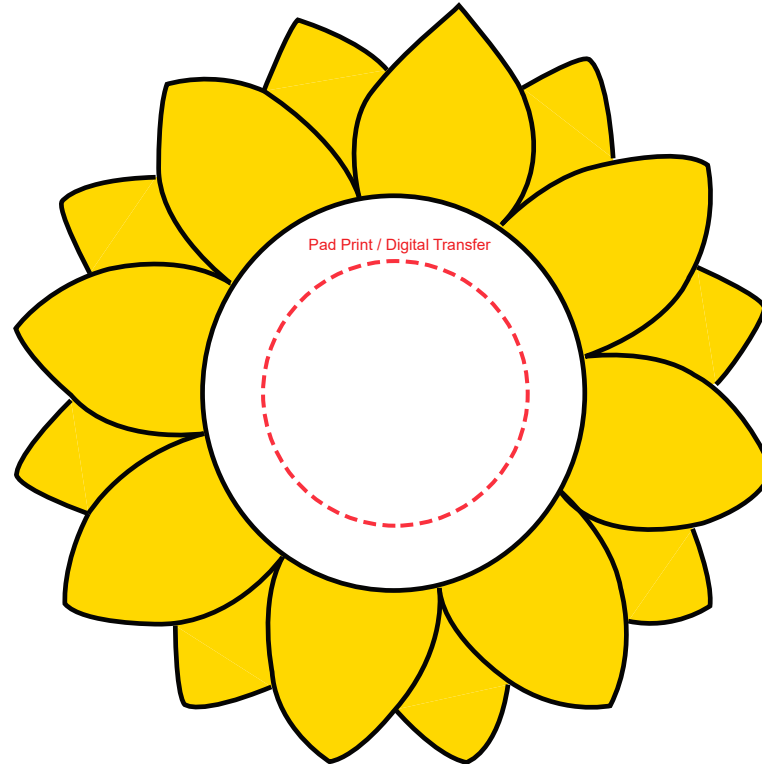

Product Name:

Stress Flower

Product Code:

SS102

Product Size:

102mm x 120mm x 18mm

Product Colours:

Yellow/White

Decoration Method:

Pad Print, Digital Transfer

Decoration Area:

35mm x 35mm

100% actual size

Line drawing is for approximate print positional purposes only.
It is not intended to be an exact scale or detailed representation.
Colour proofs are to be used as a guide only.
Red dotted lines will not be printed, these are for max print guide only.
Small details or text, including ®, © and ™ may fill in and not be legible.