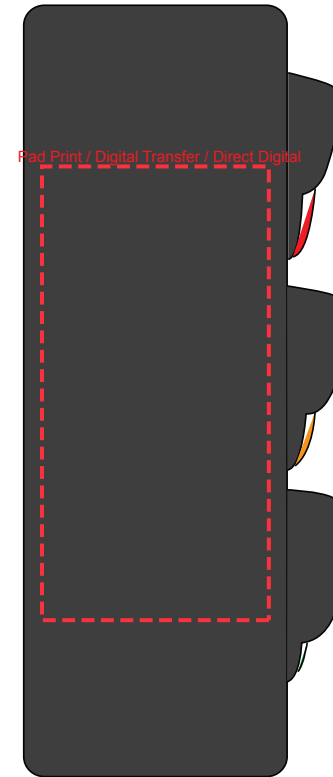

Product Name:

Stress Traffic Light

Product Code:

SS105

Product Size:

101mm x 35mm x 46mm

Product Colours:

Black

Decoration Method:

Pad Print, Digital Transfer, Direct Digital

Decoration Area:

30mm x 60mm

100% actual size

Line drawing is for approximate print positional purposes only.
It is not intended to be an exact scale or detailed representation.
Colour proofs are to be used as a guide only.
Red dotted lines will not be printed, these are for max print guide only.
Small details or text, including ®, © and ™ may fill in and not be legible.