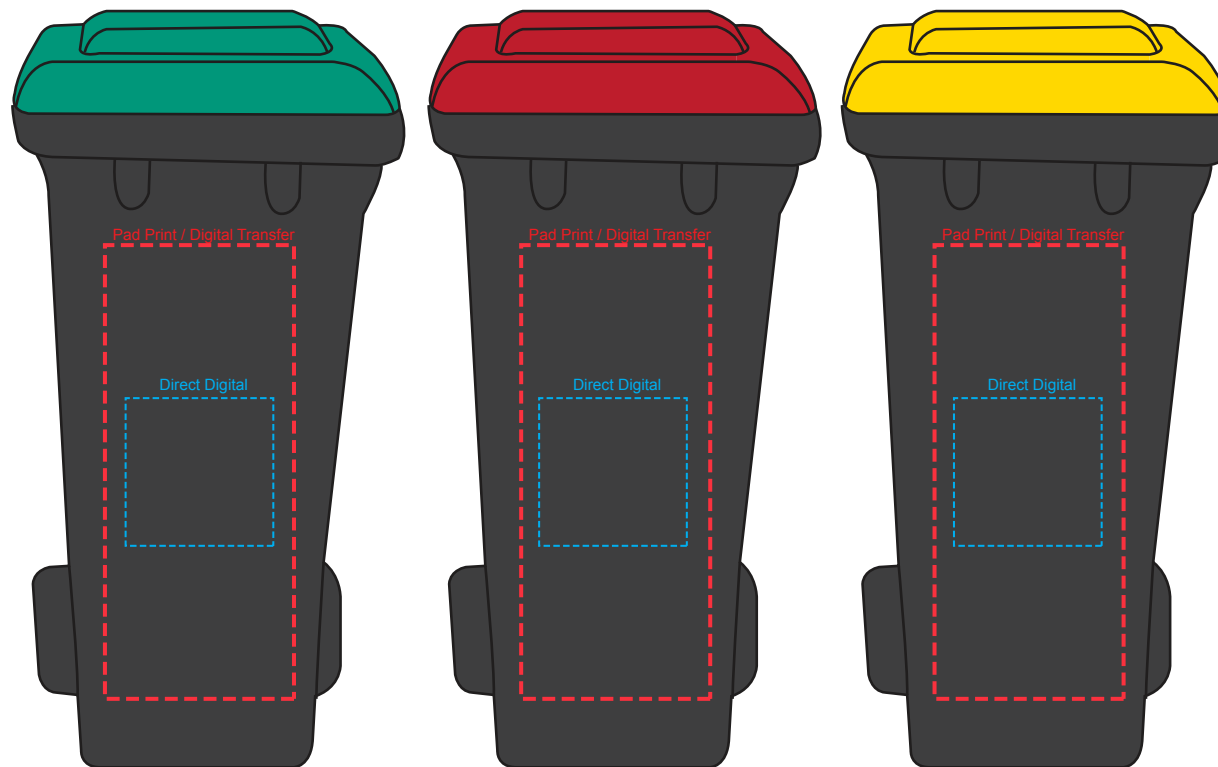

Product Name:

Stress Rubbish Bin

Product Code:

SS106

Product Size:

100mm x 60mm x 55mm

Product Colours:

Green, Red, Yellow

Decoration Method:

Pad Print, Digital Transfer, Direct Digital

Decoration Area:

25mm x 60mm - Pad Print, Digital Transfer

20mm x 20mm - Direct Digital

100% actual size

Line drawing is for approximate print positional purposes only.
It is not intended to be an exact scale or detailed representation.
Colour proofs are to be used as a guide only.
Red dotted lines will not be printed, these are for max print guide only.
Small details or text, including ®, © and ™ may fill in and not be legible.