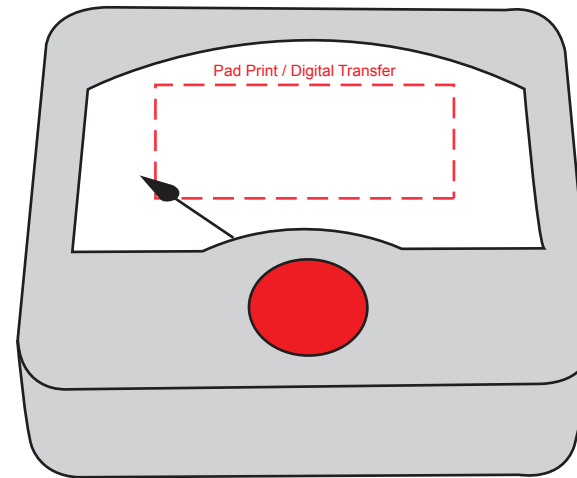

**Product Name:**

Stress Scale

**Product Code:**

SS108

**Product Size:**

76mm x 69mm x 23mm

**Product Colours:**

White

**Decoration Method:**

Pad Print, Digital Transfer

**Decoration Area:**

40mm x 15mm

100% actual size

Line drawing is for approximate print positional purposes only.  
It is not intended to be an exact scale or detailed representation.  
Colour proofs are to be used as a guide only.  
Red dotted lines will not be printed, these are for max print guide only.  
Small details or text, including ®, © and ™ may fill in and not be legible.