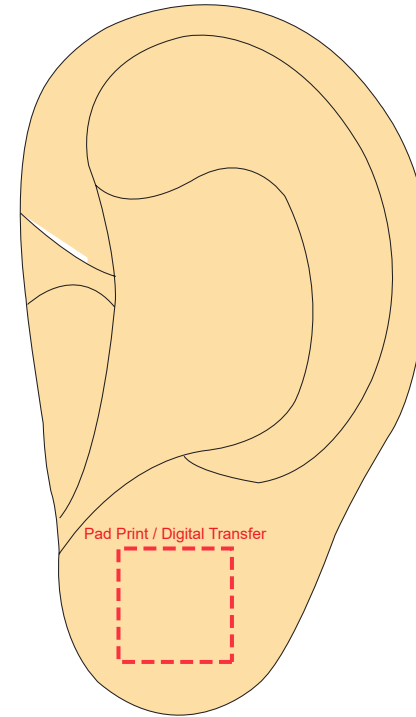

Product Name:

Stress Ear

Product Code:

SS109

Product Size:

94mm x 54mm x 23mm

Product Colours:

Cream

Decoration Method:

Pad Print, Digital Transfer

Decoration Area:

15mm x 15mm

100% actual size

Line drawing is for approximate print positional purposes only.
It is not intended to be an exact scale or detailed representation.
Colour proofs are to be used as a guide only.
Red dotted lines will not be printed, these are for max print guide only.
Small details or text, including ®, © and ™ may fill in and not be legible.