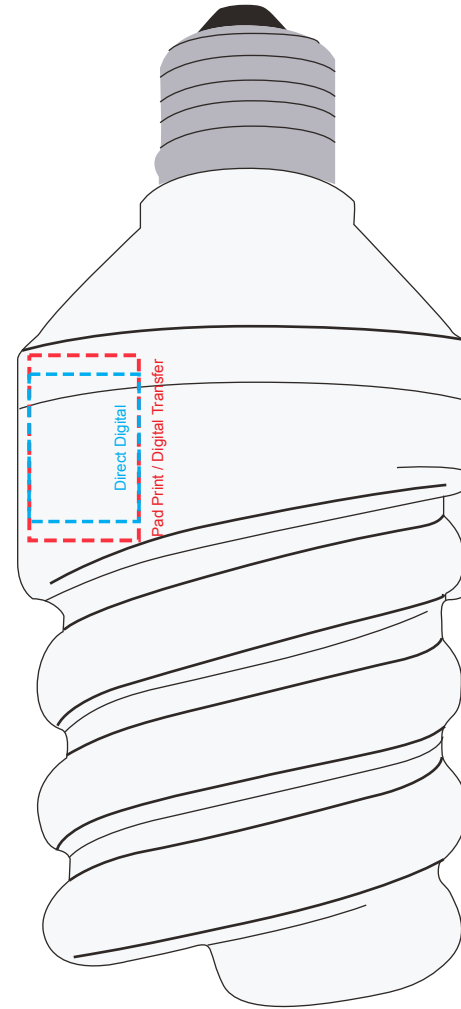

**Product Name:**

Stress Energy Saving Light Bulb

**Product Code:**

SS110

**Product Size:**

131mm x 55mm x 59mm

**Product Colours:**

White

**Decoration Method:**

Pad Print, Digital Transfer, Direct Digital

**Decoration Area:**

25mm x 15mm - Pad Print, Digital Transfer

20mm x 15mm - Direct Digital

100% actual size

Line drawing is for approximate print positional purposes only.  
It is not intended to be an exact scale or detailed representation.  
Colour proofs are to be used as a guide only.  
Red dotted lines will not be printed, these are for max print guide only.  
Small details or text, including ®, © and ™ may fill in and not be legible.