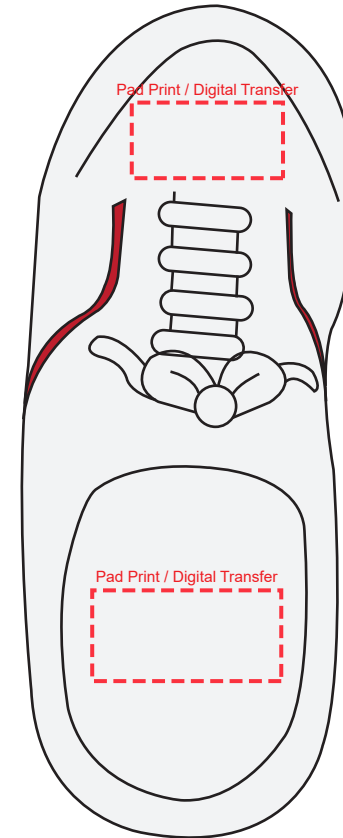

Product Name:

Stress Running Show

Product Code:

SS113

Product Size:

115mm x 50mm x 45mm

Product Colours:

White

Decoration Method:

Pad Print, Digital Transfer

Decoration Area:

20mm x 10mm - front top

20mm x 15mm - back

25mm x 12mm - top

100% actual size

Line drawing is for approximate print positional purposes only.
It is not intended to be an exact scale or detailed representation.
Colour proofs are to be used as a guide only.
Red dotted lines will not be printed, these are for max print guide only.
Small details or text, including ®, © and ™ may fill in and not be legible.