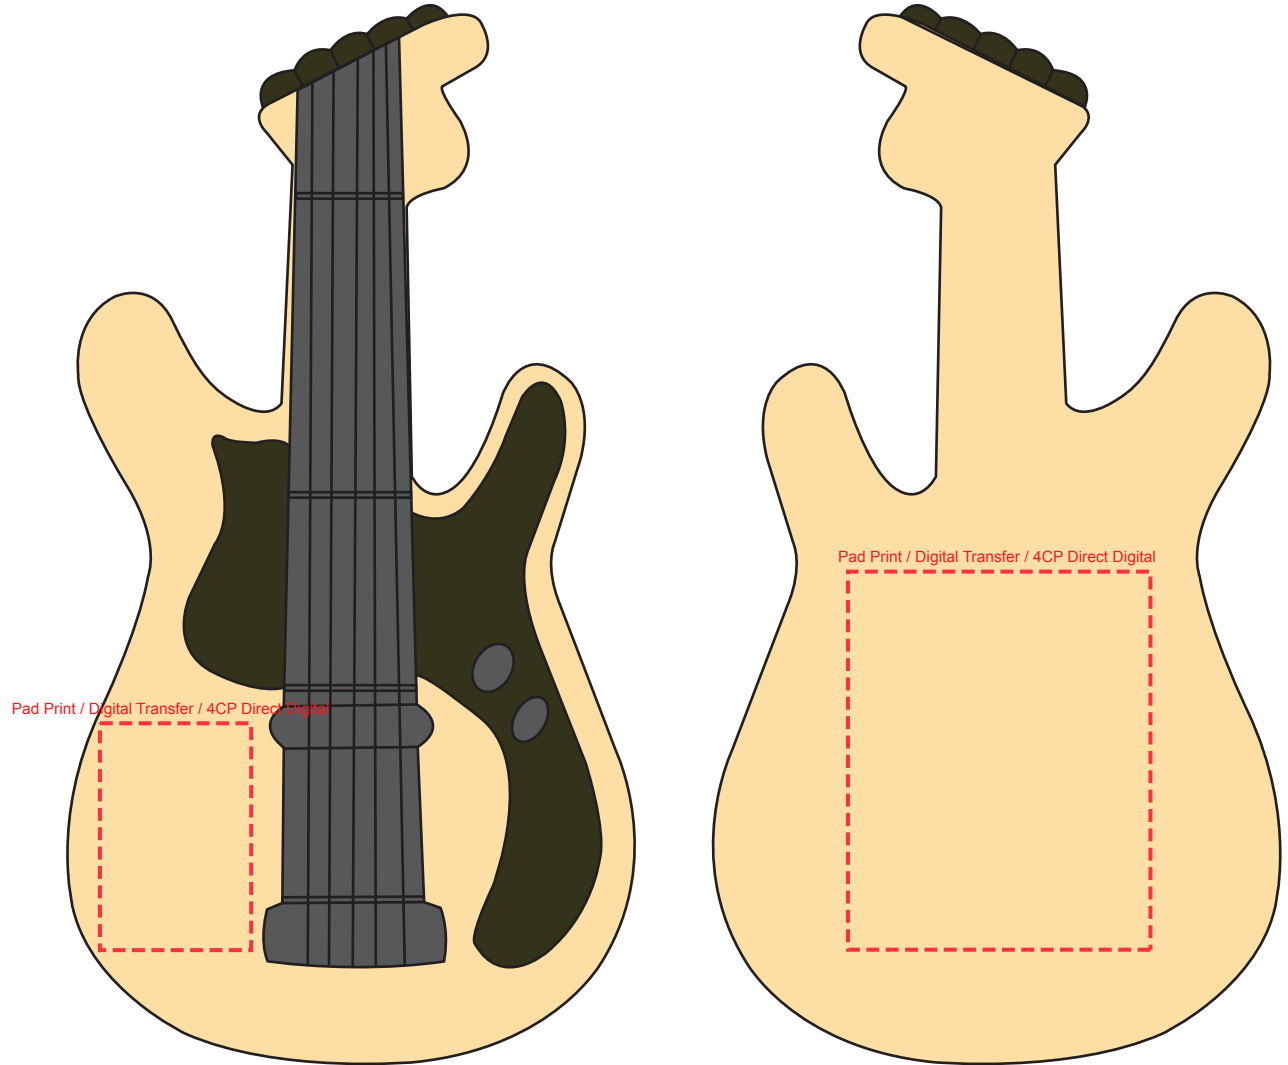

Product Name:

Stress Guitar

Product Code:

SS114

Product Size:

140mm x 75mm x 25mm

Product Colours:

Cream

Decoration Method:

Pad Print, Digital Transfer, 4CP Direct Digital

Decoration Area:

20mm x 30mm - front

40mm x 50mm - back

100% actual size

Line drawing is for approximate print positional purposes only.
It is not intended to be an exact scale or detailed representation.
Colour proofs are to be used as a guide only.
Red dotted lines will not be printed, these are for max print guide only.
Small details or text, including ®, © and ™ may fill in and not be legible.