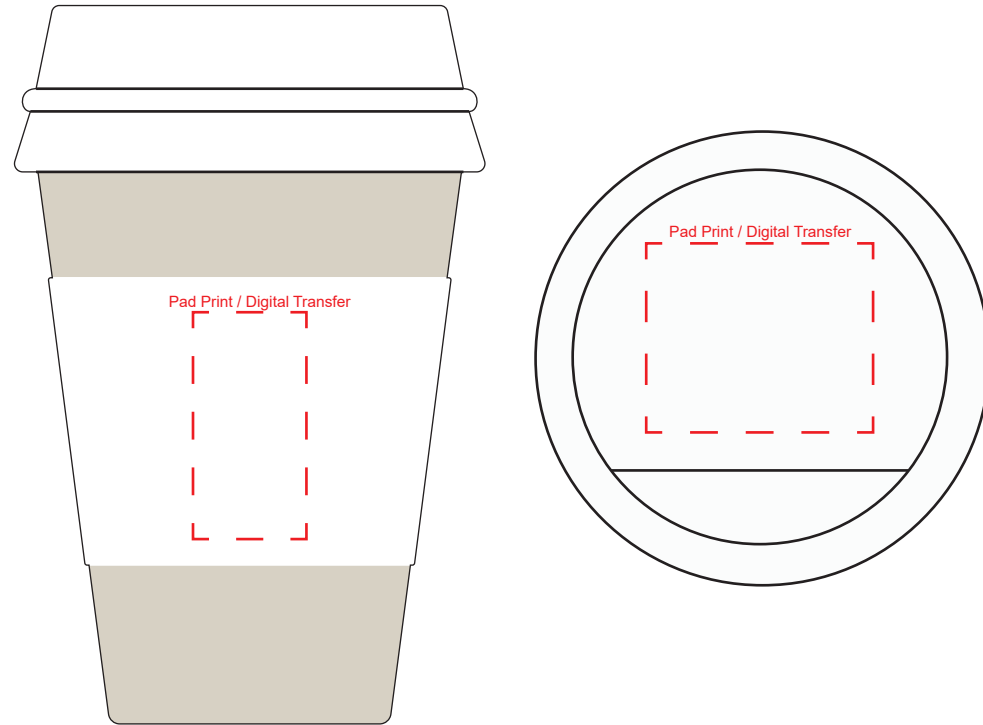

Product Name:

Stress Coffee Cup

Product Code:

SS117

Product Size:

92mm x 65mm x 65mm

Product Colours:

Cream

Decoration Method:

Pad Print, Digital Transfer

Decoration Area:

25mm x 25mm - cup band

35mm x 25mm - lid

100% actual size

Line drawing is for approximate print positional purposes only.
It is not intended to be an exact scale or detailed representation.
Colour proofs are to be used as a guide only.
Red dotted lines will not be printed, these are for max print guide only.
Small details or text, including ®, © and ™ may fill in and not be legible.