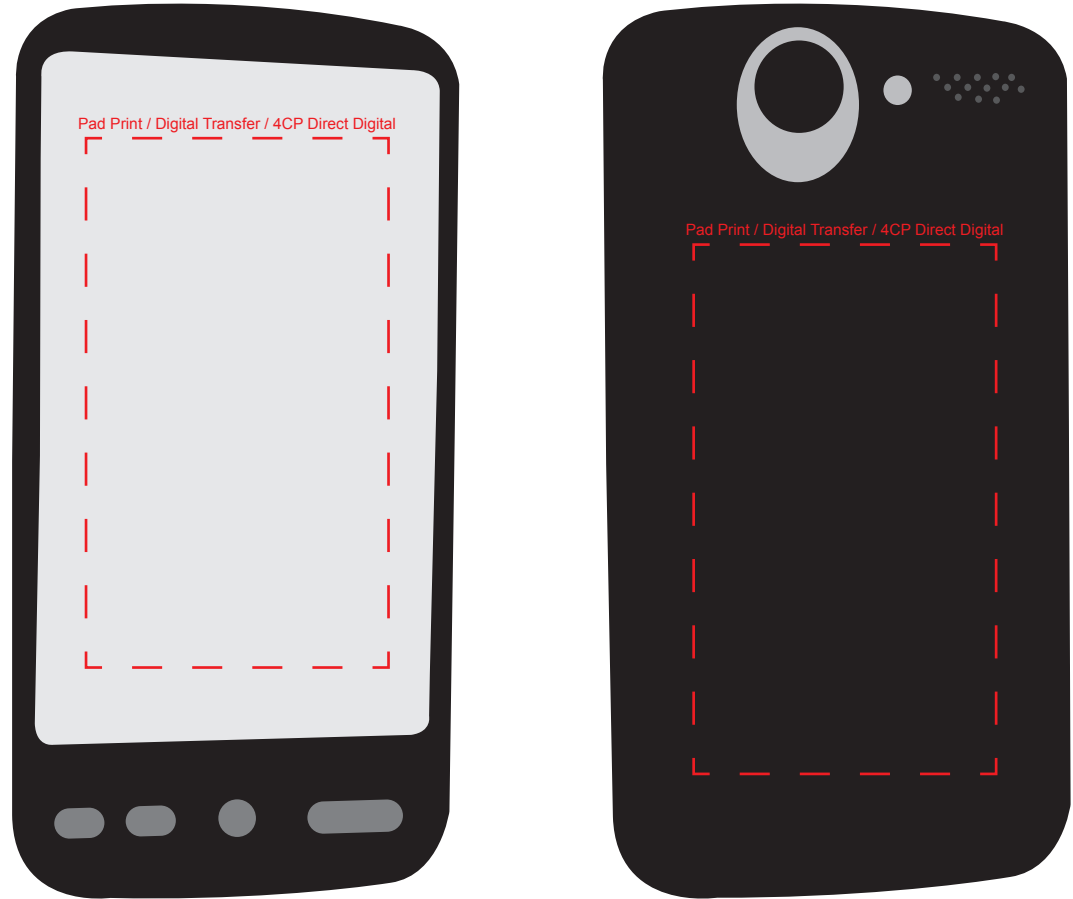

**Product Name:**

Stress Mobile Phone

**Product Code:**

SS119

**Product Size:**

117mm x 60mm x 11mm

**Product Colours:**

Black

**Decoration Method:**

Pad Print, Digital Transfer, 4CP Direct Digital

**Decoration Area:**

45mm x 70mm

100% actual size

Line drawing is for approximate print positional purposes only.  
It is not intended to be an exact scale or detailed representation.  
Colour proofs are to be used as a guide only.  
Red dotted lines will not be printed, these are for max print guide only.  
Small details or text, including ®, © and ™ may fill in and not be legible.