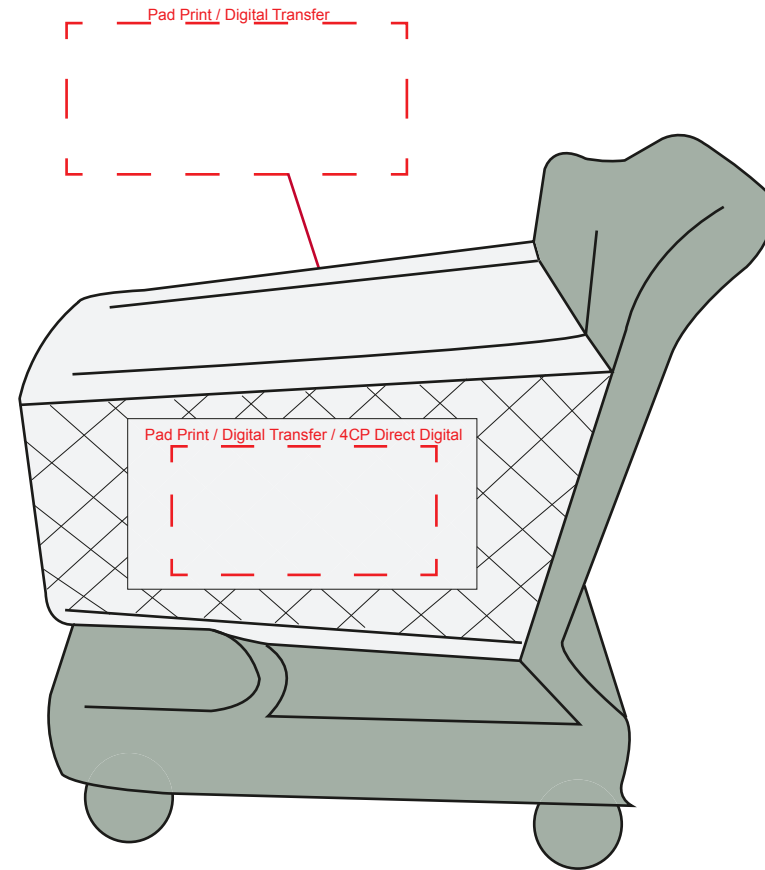

Product Name:

Stress Trolley

Product Code:

SS120

Product Size:

90mm x 97mm x 48mm

Product Colours:

White

Decoration Method:

Pad Print, Digital Transfer, 4CP Direct Digital

Decoration Area:

35mm x 17mm - side

20mm x 45mm - top

100% actual size

Line drawing is for approximate print positional purposes only.
It is not intended to be an exact scale or detailed representation.
Colour proofs are to be used as a guide only.
Red dotted lines will not be printed, these are for max print guide only.
Small details or text, including ®, © and ™ may fill in and not be legible.