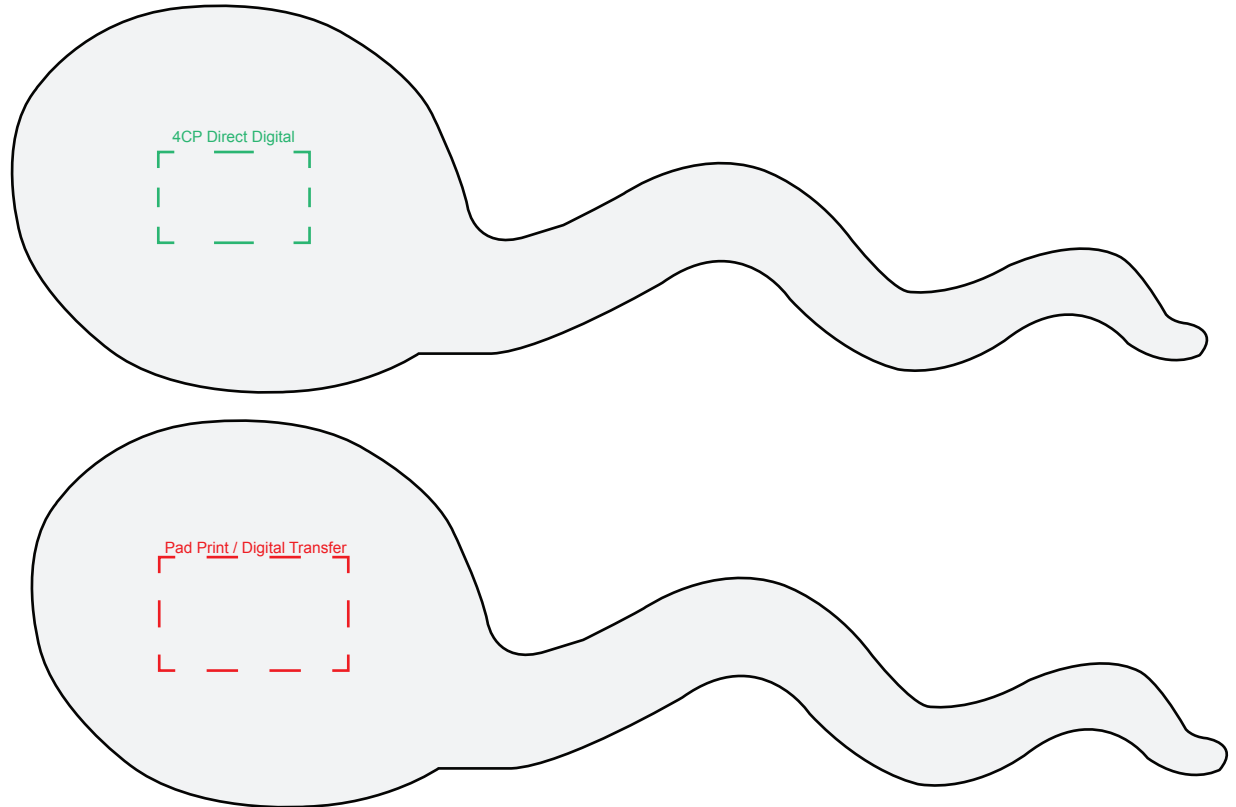

**Product Name:**

Stress Sperm

**Product Code:**

SS121

**Product Size:**

120mm x 40mm x 30mm

**Product Colours:**

White

**Decoration Method:**

Pad Print, Digital Transfer, 4CP Direct Digital

**Decoration Area:**

25mm x 15mm - Pad Print / Digital transfer

20mm x 12mm - 4CP Direct Digital

100% actual size

Line drawing is for approximate print positional purposes only.  
It is not intended to be an exact scale or detailed representation.  
Colour proofs are to be used as a guide only.  
Red dotted lines will not be printed, these are for max print guide only.  
Small details or text, including ®, © and ™ may fill in and not be legible.