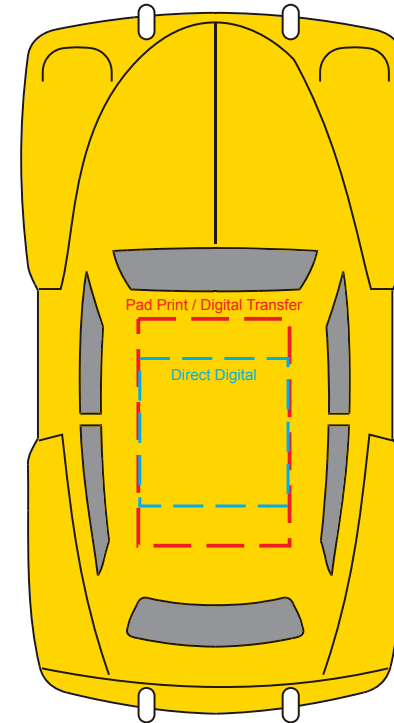

Product Name:

Stress Beatle Car

Product Code:

ST001

Product Size:

95mm x 52mm x 49mm

Product Colours:

Yellow

Decoration Method:

Pad Print, Digital Transfer, Direct Digital

Decoration Area:

30mm x 20mm - Pad Print, Digital Transfer

20mm x 20mm - Direct Digital

100% actual size

Line drawing is for approximate print positional purposes only.
It is not intended to be an exact scale or detailed representation.
Colour proofs are to be used as a guide only.
Red dotted lines will not be printed, these are for max print guide only.
Small details or text, including ®, © and ™ may fill in and not be legible.