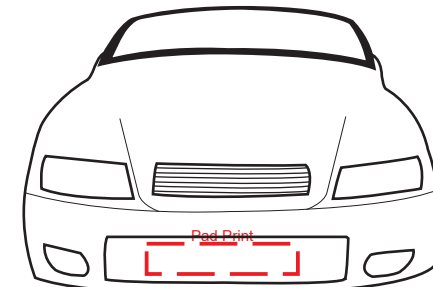

Decoration Method:

Pad Print, Digital Transfer

Decoration Area:

30mm x 20mm - front

40mm x 10mm - back

25mm x 40mm - under car

20mm x 4mm - number plate

FRONT NUMBER PLATE

BACK NUMBER PLATE

100% actual size

Line drawing is for approximate print positional purposes only.
It is not intended to be an exact scale or detailed representation.
Colour proofs are to be used as a guide only.
Red dotted lines will not be printed, these are for max print guide only.
Small details or text, including ®, © and ™ may fill in and not be legible.