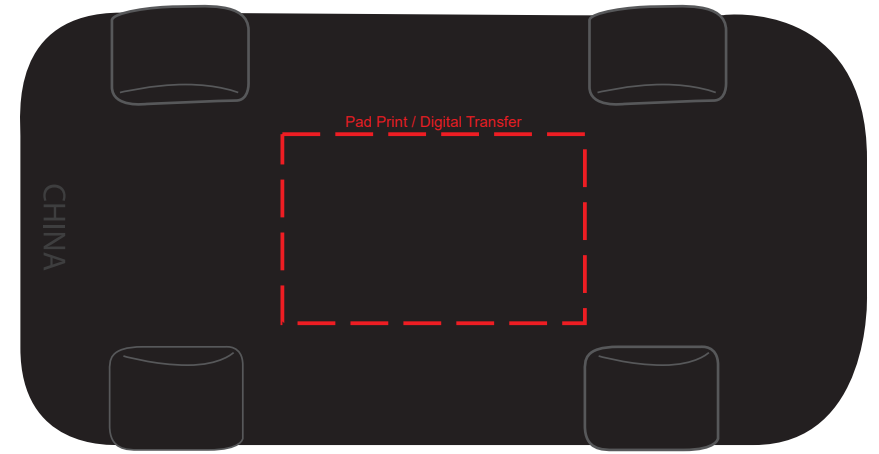

Product Name:

Stress Sports Car

Product Code:

ST002

Product Size:

119mm x 61mm x 46mm

Product Colours:

Yellow, Red

Decoration Method:

Pad Print, Digital Transfer

Decoration Area:

30mm x 20mm - front

40mm x 10mm - back

25mm x 40mm - under car

20mm x 4mm - number plate

FRONT NUMBER PLATE

BACK NUMBER PLATE

100% actual size

Line drawing is for approximate print positional purposes only.
It is not intended to be an exact scale or detailed representation.
Colour proofs are to be used as a guide only.
Red dotted lines will not be printed, these are for max print guide only.
Small details or text, including ®, © and ™ may fill in and not be legible.