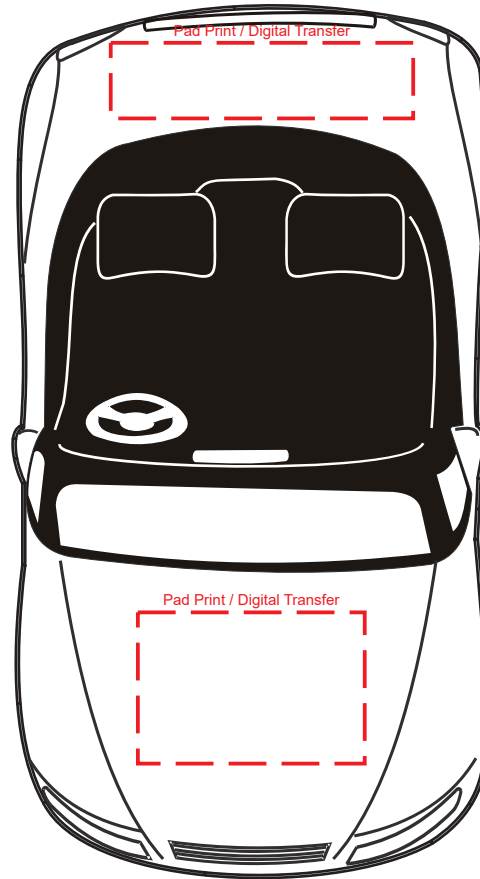

Decoration Method:

Pad Print, Digital Transfer

Decoration Area:

30mm x 20mm - front

40mm x 10mm - back

25mm x 40mm - under car

20mm x 4mm - number plate

FRONT NUMBER PLATE

BACK NUMBER PLATE

100% actual size

Line drawing is for approximate print positional purposes only.
It is not intended to be an exact scale or detailed representation.
Colour proofs are to be used as a guide only.
Red dotted lines will not be printed, these are for max print guide only.
Small details or text, including ®, © and ™ may fill in and not be legible.