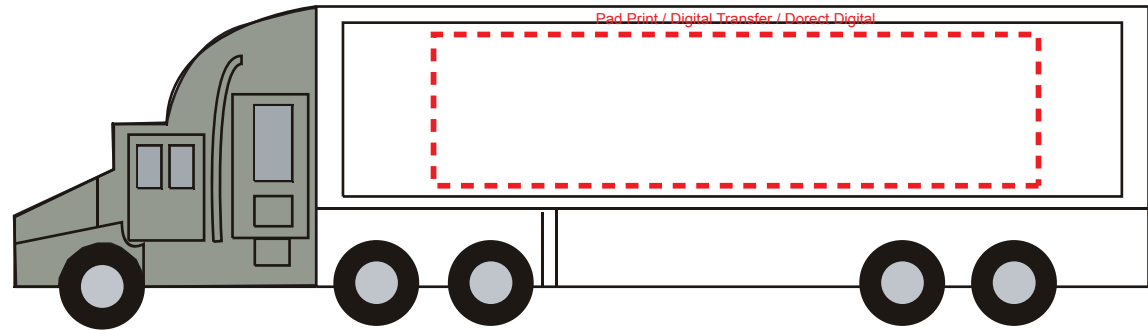

Product Name:

Stress Long Truck

Product Code:

ST004

Product Size:

150mm x 30mm x 42mm

Product Colours:

White

Decoration Method:

Pad Print, Digital Transfer, Direct Digital

Decoration Area:

80mm x 20mm - side

80mm x 20mm - top

100% actual size

Line drawing is for approximate print positional purposes only.
It is not intended to be an exact scale or detailed representation.
Colour proofs are to be used as a guide only.
Red dotted lines will not be printed, these are for max print guide only.
Small details or text, including ®, © and ™ may fill in and not be legible.