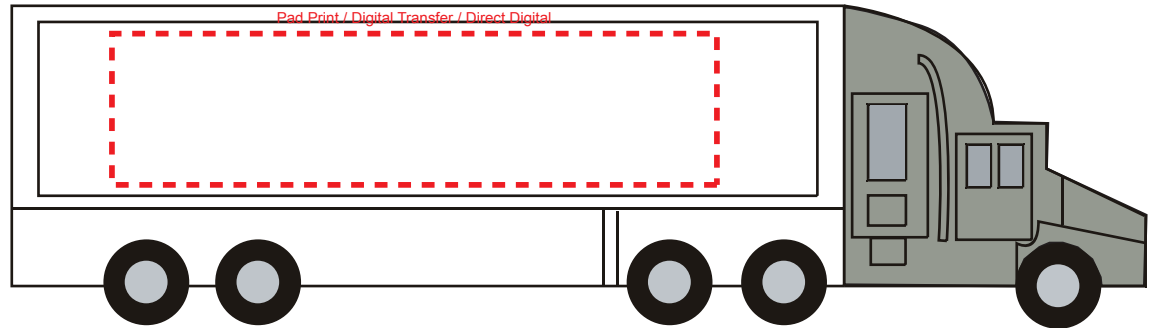

Product Name:

Stress Long Truck

Product Code:

ST004

Product Size:

150mm x 30mm x 42mm

Product Colours:

White

Decoration Method:

Pad Print, Digital Transfer, Direct Digital

Decoration Area:

80mm x 20mm - side

80mm x 20mm - top

100% actual size

Line drawing is for approximate print positional purposes only.
It is not intended to be an exact scale or detailed representation.
Colour proofs are to be used as a guide only.
Red dotted lines will not be printed, these are for max print guide only.
Small details or text, including ®, © and ™ may fill in and not be legible.