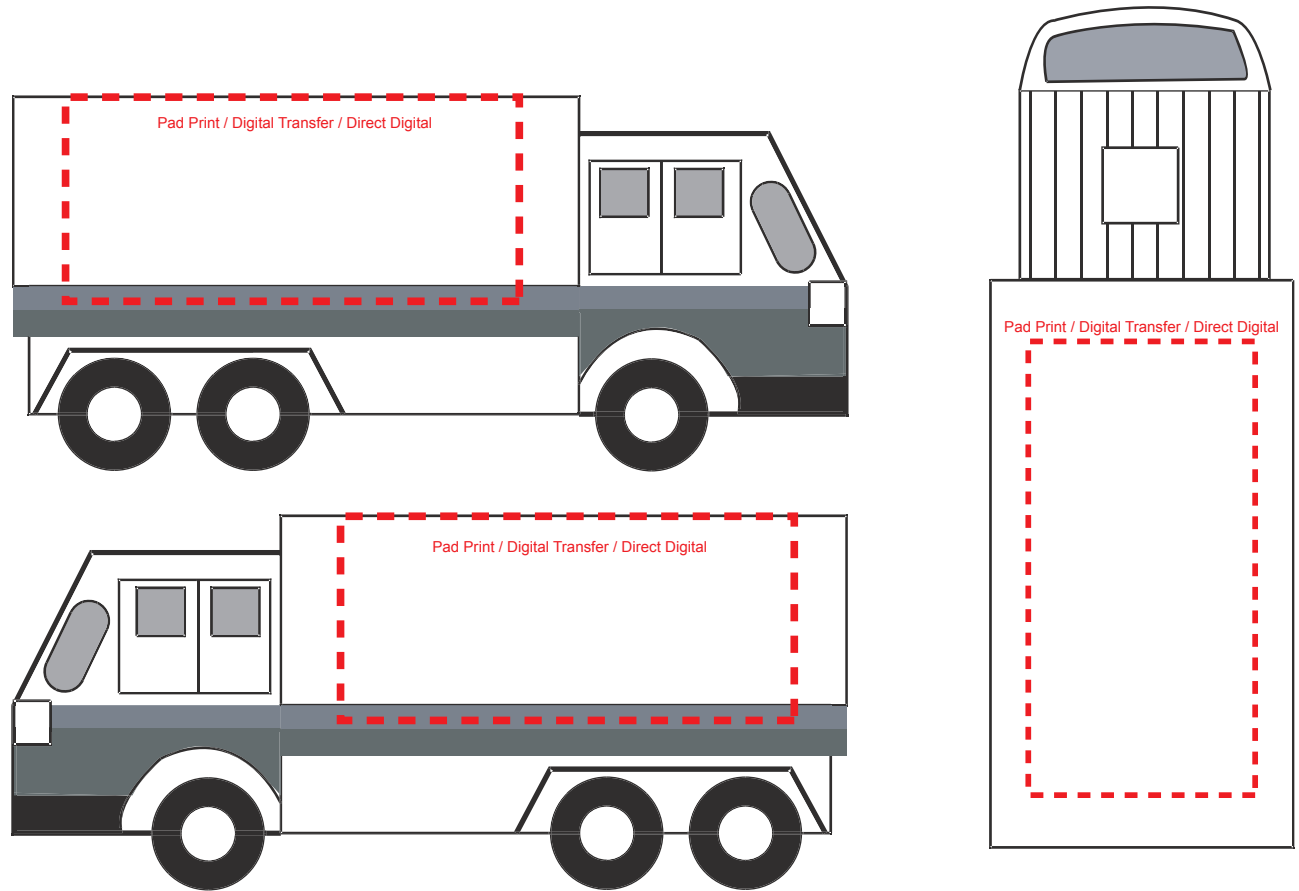

Product Name:

Stress Truck

Product Code:

ST005

Product Size:

107mm x 42mm x 53mm

Product Colours:

White

Decoration Method:

Pad Print, Digital Transfer, Direct Digital

Decoration Area:

60mm x 27mm - side

60mm x 30mm - top

100% actual size

Line drawing is for approximate print positional purposes only.
It is not intended to be an exact scale or detailed representation.
Colour proofs are to be used as a guide only.
Red dotted lines will not be printed, these are for max print guide only.
Small details or text, including ®, © and ™ may fill in and not be legible.