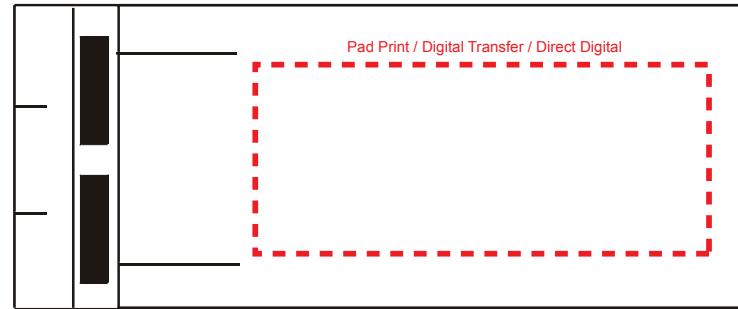

**Product Name:**

Stress Commercial Van

**Product Code:**

ST008

**Product Size:**

104mm x 41mm x 51mm

**Product Colours:**

White

**Decoration Method:**

Pad Print, Digital Transfer, Direct Digital

**Decoration Area:**

25mm x 60mm - top

100% actual size

Line drawing is for approximate print positional purposes only.  
It is not intended to be an exact scale or detailed representation.  
Colour proofs are to be used as a guide only.  
Red dotted lines will not be printed, these are for max print guide only.  
Small details or text, including ®, © and ™ may fill in and not be legible.