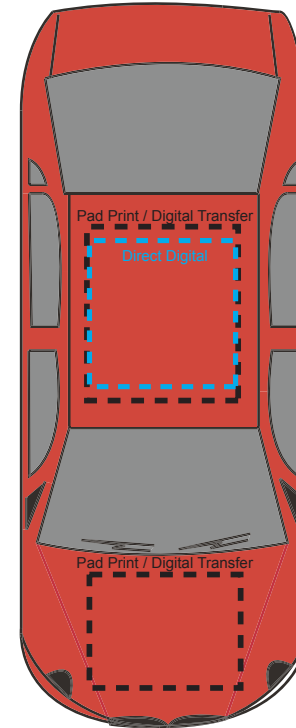

**Product Name:**

Stress Sedan Car

**Product Code:**

ST013

**Product Size:**

95mm x 40mm x 30mm

**Product Colours:**

Red

**Decoration Method:**

Pad Print, Digital Transfer, Direct Digital

**Decoration Area:**

15mm x 20mm - front - Pad Print, Digital Transfer

20mm x 23mm - top - Pad Print, Digital Transfer

20mm x 20mm - top - Direct Digital

100% actual size

Line drawing is for approximate print positional purposes only.  
It is not intended to be an exact scale or detailed representation.  
Colour proofs are to be used as a guide only.  
Red dotted lines will not be printed, these are for max print guide only.  
Small details or text, including ®, © and ™ may fill in and not be legible.