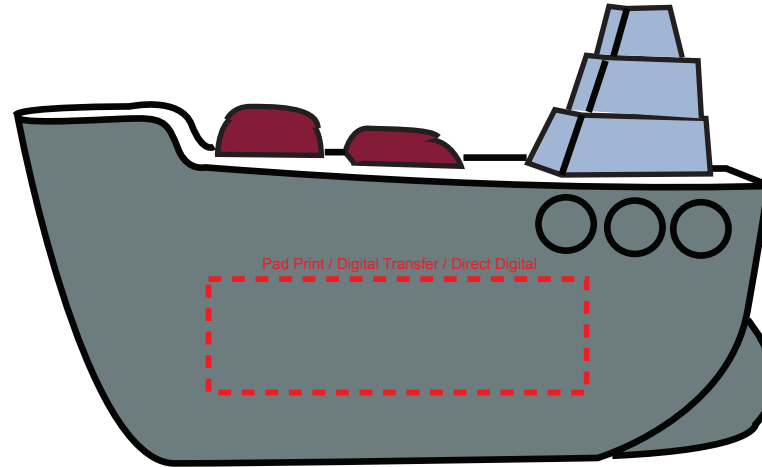

Product Name:

Stress Cargo Ship

Product Code:

ST015

Product Size:

100mm x 60mm x 55mm

Product Colours:

Grey

Decoration Method:

Pad Print, Digital Transfer, Direct Digital

Decoration Area:

50mm x 15mm - side

100% actual size

Line drawing is for approximate print positional purposes only.
It is not intended to be an exact scale or detailed representation.
Colour proofs are to be used as a guide only.
Red dotted lines will not be printed, these are for max print guide only.
Small details or text, including ®, © and ™ may fill in and not be legible.