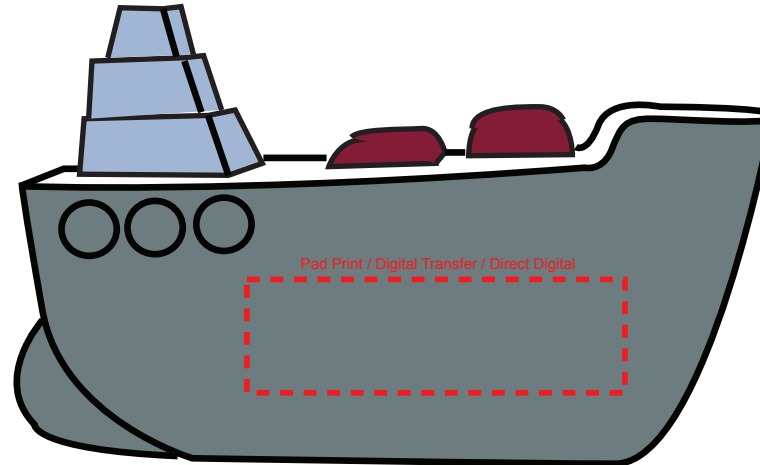

Product Name:

Stress Cargo Ship

Product Code:

ST015

Product Size:

100mm x 60mm x 55mm

Product Colours:

Grey

Decoration Method:

Pad Print, Digital Transfer, Direct Digital

Decoration Area:

50mm x 15mm - side

100% actual size

Line drawing is for approximate print positional purposes only.
It is not intended to be an exact scale or detailed representation.
Colour proofs are to be used as a guide only.
Red dotted lines will not be printed, these are for max print guide only.
Small details or text, including ®, © and ™ may fill in and not be legible.