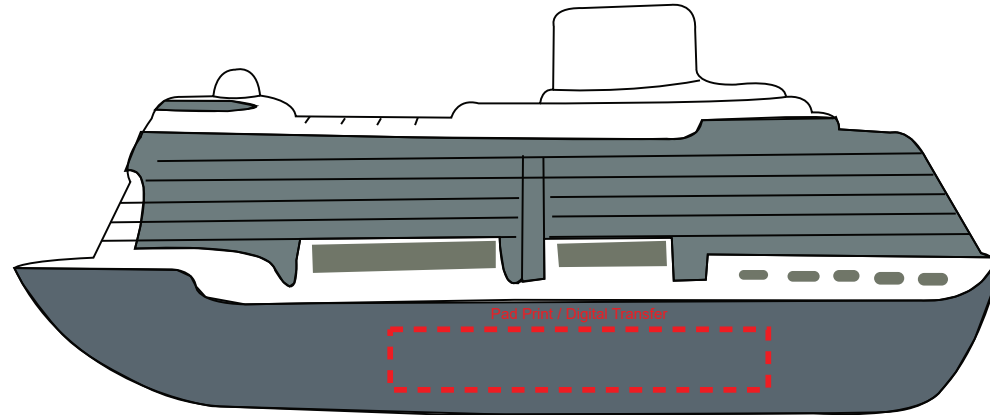

Product Name:

Stress Cruise Ship

Product Code:

ST016

Product Size:

124mm x 55mm x 53mm

Product Colours:

Dark Grey

Decoration Method:

Pad Print, Digital Transfer

Decoration Area:

50mm x 8mm - side

100% actual size

Line drawing is for approximate print positional purposes only.
It is not intended to be an exact scale or detailed representation.
Colour proofs are to be used as a guide only.
Red dotted lines will not be printed, these are for max print guide only.
Small details or text, including ®, © and ™ may fill in and not be legible.