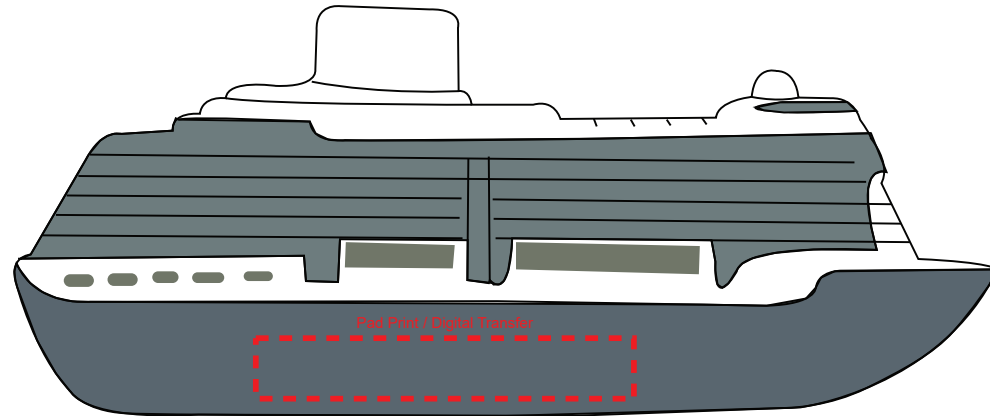

Product Name:

Stress Cruise Ship

Product Code:

ST016

Product Size:

124mm x 55mm x 53mm

Product Colours:

Dark Grey

Decoration Method:

Pad Print, Digital Transfer

Decoration Area:

50mm x 8mm - side

100% actual size

Line drawing is for approximate print positional purposes only.
It is not intended to be an exact scale or detailed representation.
Colour proofs are to be used as a guide only.
Red dotted lines will not be printed, these are for max print guide only.
Small details or text, including ®, © and ™ may fill in and not be legible.