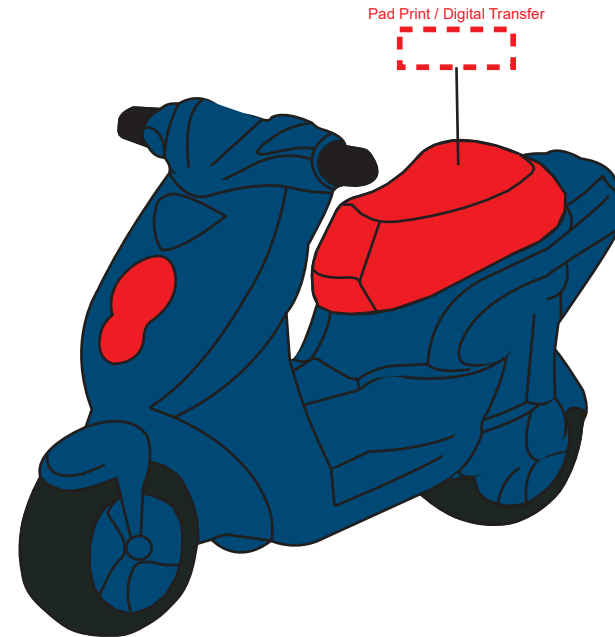

Product Name:

Stress Scooter

Product Code:

ST017

Product Size:

109mm x 74mm x 47mm

Product Colours:

Blue

Decoration Method:

Pad Print, Digital Transfer

Decoration Area:

15mm x 5mm

100% actual size

Line drawing is for approximate print positional purposes only.
It is not intended to be an exact scale or detailed representation.
Colour proofs are to be used as a guide only.
Red dotted lines will not be printed, these are for max print guide only.
Small details or text, including ®, © and ™ may fill in and not be legible.