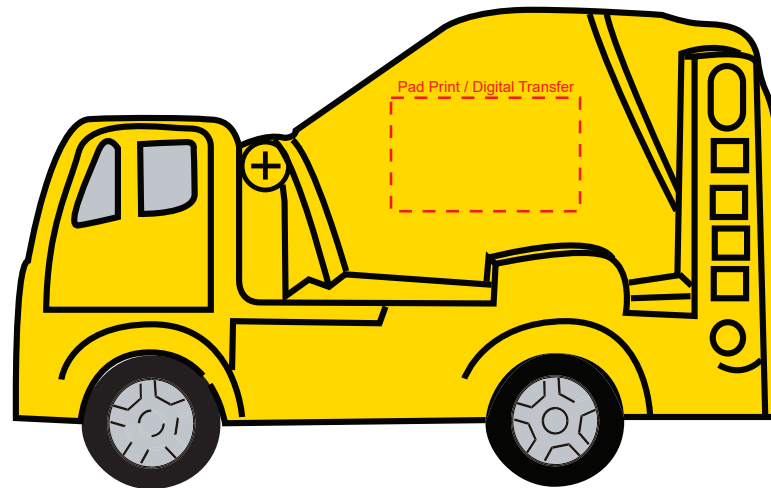

Product Name:

Stress Cement Truck

Product Code:

ST019

Product Size:

100mm x 63mm x 40mm

Product Colours:

Yellow

Decoration Method:

Pad Print, Digital Transfer

Decoration Area:

25mm x 15mm - side

100% actual size

Line drawing is for approximate print positional purposes only.
It is not intended to be an exact scale or detailed representation.
Colour proofs are to be used as a guide only.
Red dotted lines will not be printed, these are for max print guide only.
Small details or text, including ®, © and ™ may fill in and not be legible.