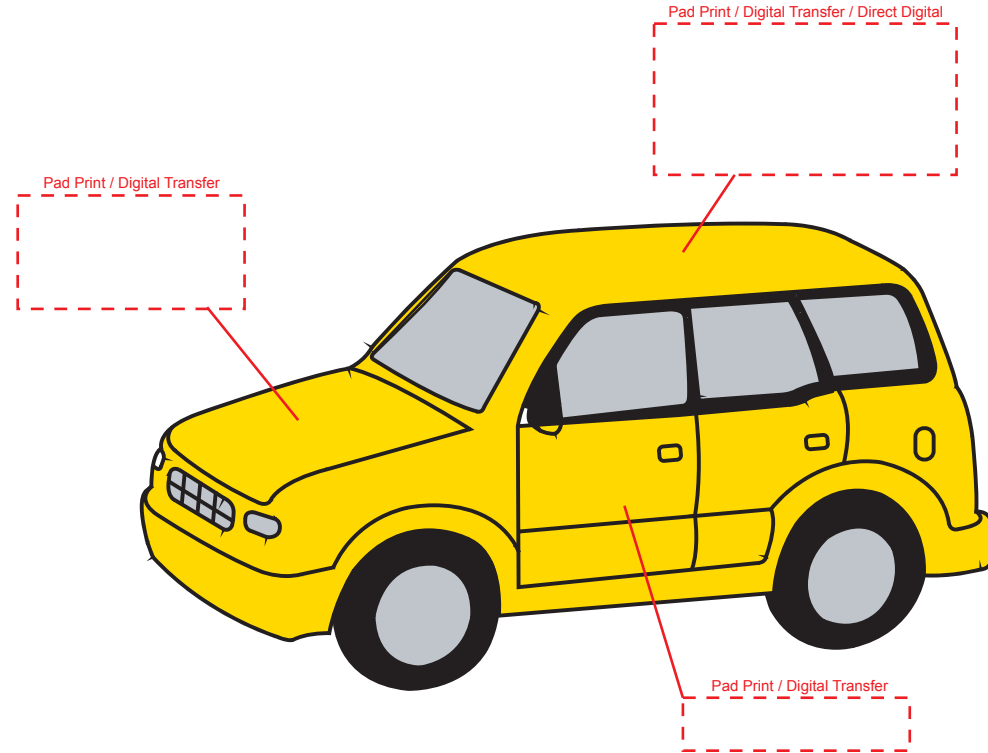

Decoration Method:

Pad Print, Digital Transfer, Direct Digital

Decoration Area:

40mm x 20mm - top

30mm x 15mm - front

30mm x 7mm - side

100% actual size

Line drawing is for approximate print positional purposes only.
It is not intended to be an exact scale or detailed representation.
Colour proofs are to be used as a guide only.
Red dotted lines will not be printed, these are for max print guide only.
Small details or text, including ®, © and ™ may fill in and not be legible.