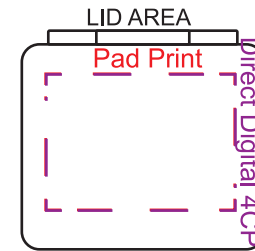

Decoration Area:

45mm x 23mm - pad print front

25mm x 18mm - pad print lid

45mm x 18mm - pad print side

6mm x 40mm - laser engrave straw

45mm x 23mm - direct digital front

25mm x 18mm - direct digital lid

45mm x 18mm - direct digital side

100% actual size

75% actual size

Engraves to light silver