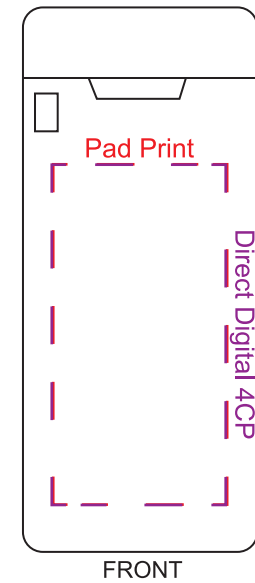

Product Name:

Gana Foldable Metal Straw

Product Code:

STW002

Product Size:

72mm x 33mm x 27mm

Product Colours:

Black, white, blue, red

Decoration Area:

45mm x 23mm - pad print front

25mm x 18mm - pad print lid

45mm x 18mm - pad print side

6mm x 40mm - laser engrave straw

45mm x 23mm - direct digital front

25mm x 18mm - direct digital lid

45mm x 18mm - direct digital side

100% actual size

75% actual size

Engraves to light silver