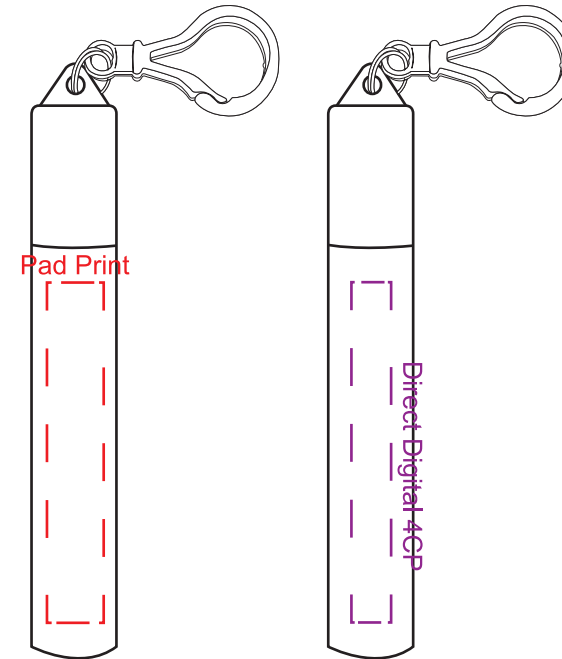

**Product Name:**

Neveo Retractable Metal Straw

**Product Code:**

STW003

**Product Size:**

105mm x 15mm

**Product Colours:**

Black, blue, red

**Decoration Area:**

60mm x 10mm - pad print

6mm x 45mm - laser engrave straw

60mm x 7mm - direct digital

Engraves to tone-on-tone silver

75% actual size

Line drawing is for approximate print positional purposes only. It is not intended to be an exact scale or detailed representation. Colour proofs are to be used as a guide only. Red dotted lines will not be printed, these are for max print guides only. Small details or text including trade marks may fill in and not be legible.