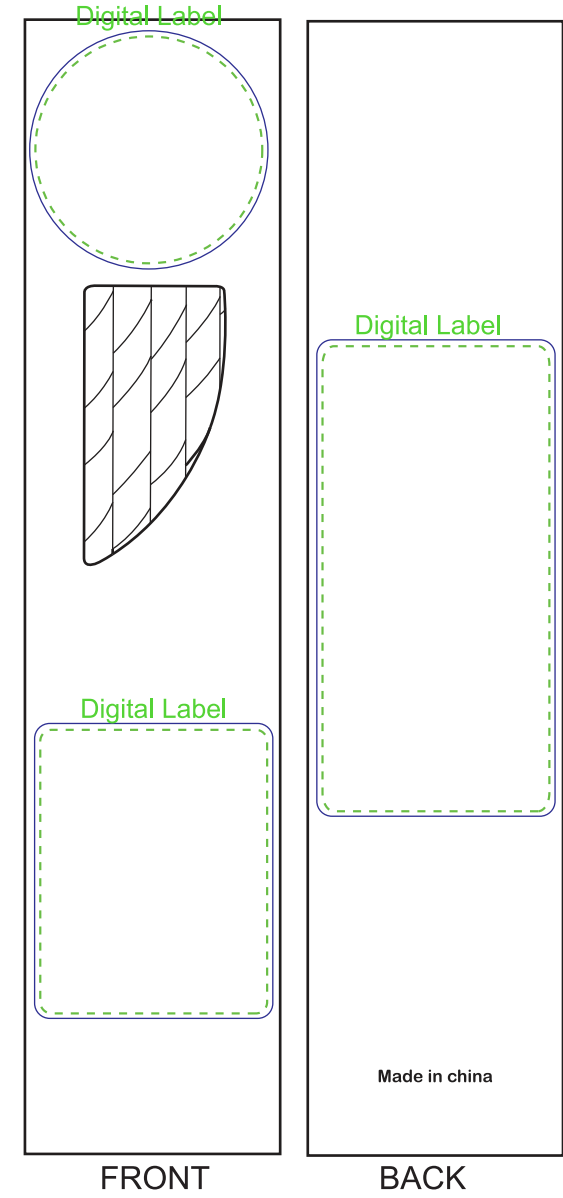

Product Name:

Paper Straw

Product Code:

STW008

Product Size:

200mm x 44mm x 18mm

Product Colours:

Black, red, orange, pink, blue, green

Decoration Area:

35mm x 30mm - pad print upper

55mm x 30mm - pad print lower

55mm x 30mm - pad print back

40mmD - digital label upper

40mm x 50mm - digital label lower

40mm x 82mm - digital label back

DIGITAL LABEL:

Green dotted line shows maximum print area. At least 1mm of bleed is required and shown by dark blue line

75% actual size