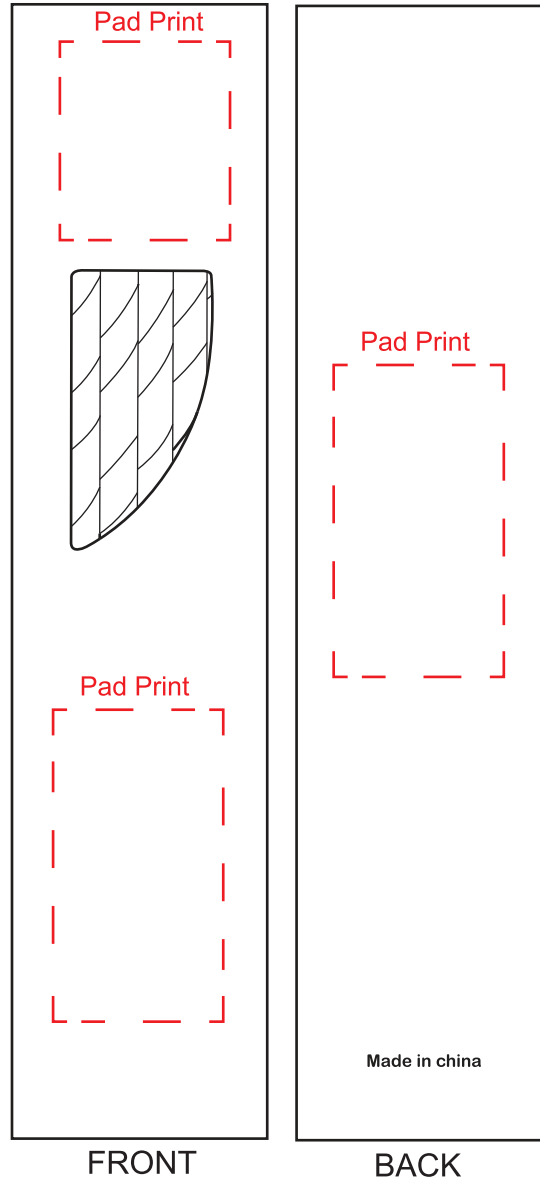

Product Name:

Paper Straw

Product Code:

STW008

Product Size:

200mm x 44mm x 18mm

Product Colours:

Black, red, orange, pink, blue, green

Decoration Area:

35mm x 30mm - pad print upper

55mm x 30mm - pad print lower

55mm x 30mm - pad print back

40mmD - digital label upper

40mm x 50mm - digital label lower

40mm x 82mm - digital label back

DIGITAL LABEL:

Green dotted line shows maximum print area. At least 1mm of bleed is required and shown by dark blue line

75% actual size