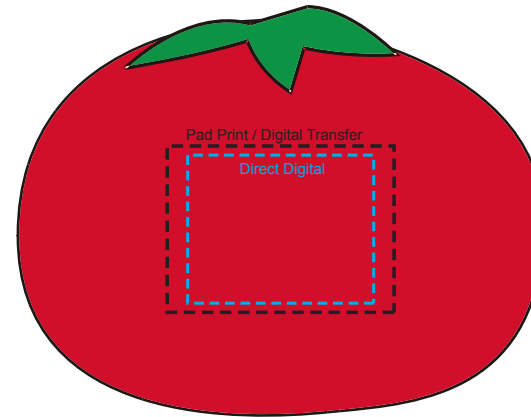

Product Name:

Stress Tomato

Product Code:

SV007

Product Size:

70mm x 68mm x 52mm

Product Colours:

Red

Decoration Method:

Pad Print, Digital Transfer, Direct Digital

Decoration Area:

30mm x 22mm

25mm x 20mm

100% actual size

Line drawing is for approximate print positional purposes only.
It is not intended to be an exact scale or detailed representation.
Colour proofs are to be used as a guide only.
Red dotted lines will not be printed, these are for max print guide only.
Small details or text, including ®, © and ™ may fill in and not be legible.