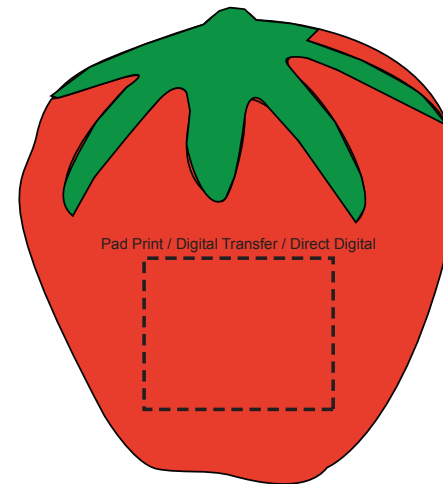

Product Name:

Stress Strawberry

Product Code:

SV010

Product Size:

56mm x 56mm x 63mm

Product Colours:

Red

Decoration Method:

Pad Print, Digital Transfer, Direct Digital

Decoration Area:

20mm x 25mm

100% actual size

Line drawing is for approximate print positional purposes only.
It is not intended to be an exact scale or detailed representation.
Colour proofs are to be used as a guide only.
Red dotted lines will not be printed, these are for max print guide only.
Small details or text, including ®, © and ™ may fill in and not be legible.