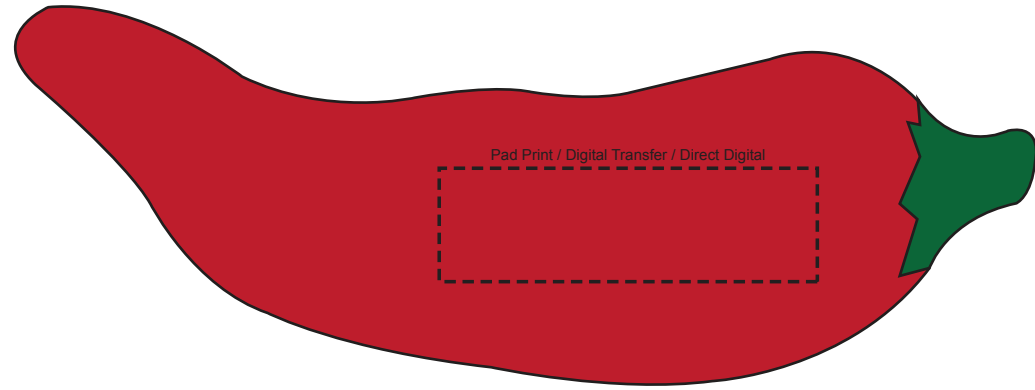

**Product Name:**

Stress Chilli

**Product Code:**

SV011

**Product Size:**

135mm x 45mm x 40mm

**Product Colours:**

Red

**Decoration Method:**

Pad Print, Digital Transfer, Direct Digital

**Decoration Area:**

50mm x 15mm

30mm x 20mm

100% actual size

Line drawing is for approximate print positional purposes only.  
It is not intended to be an exact scale or detailed representation.  
Colour proofs are to be used as a guide only.  
Red dotted lines will not be printed, these are for max print guide only.  
Small details or text, including ®, © and ™ may fill in and not be legible.