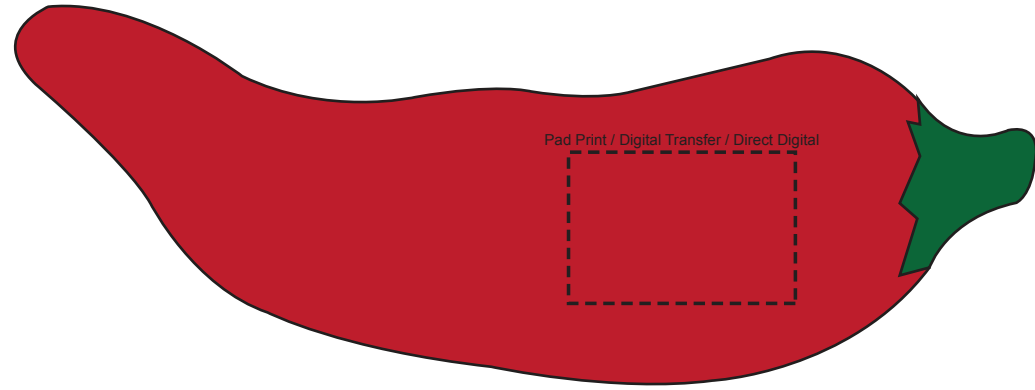

**Product Name:**

Stress Chilli

**Product Code:**

SV011

**Product Size:**

135mm x 45mm x 40mm

**Product Colours:**

Red

**Decoration Method:**

Pad Print, Digital Transfer, Direct Digital

**Decoration Area:**

50mm x 15mm

30mm x 20mm

100% actual size

Line drawing is for approximate print positional purposes only.  
It is not intended to be an exact scale or detailed representation.  
Colour proofs are to be used as a guide only.  
Red dotted lines will not be printed, these are for max print guide only.  
Small details or text, including ®, © and ™ may fill in and not be legible.