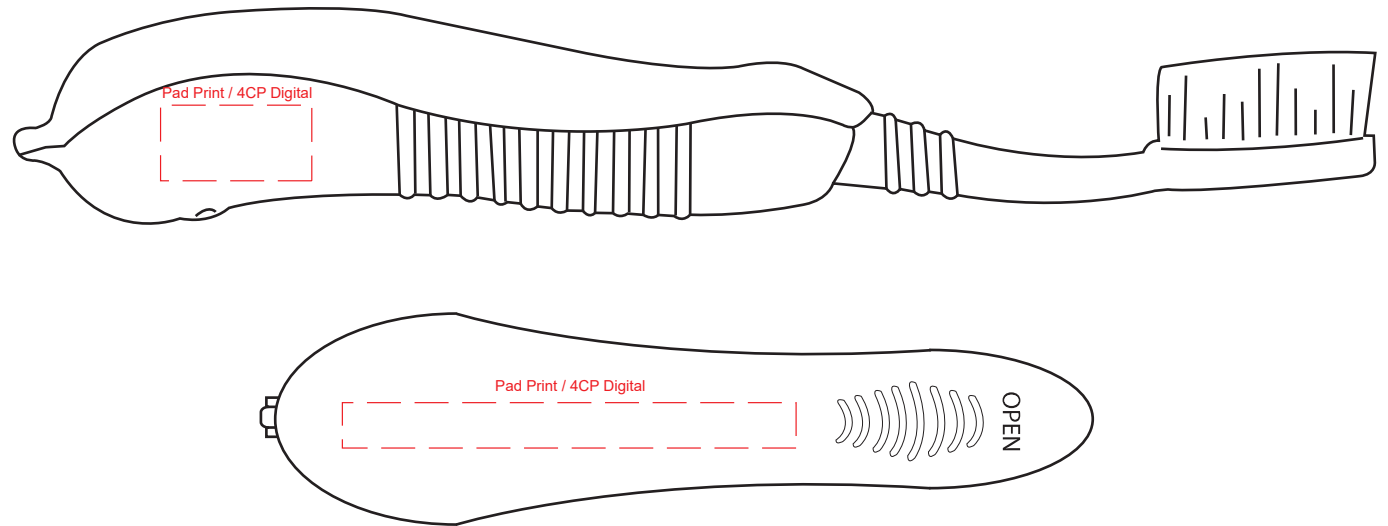

Product Name:

Toothbrush

Product Code:

TBH002

Product Size:

115mm x 27mm x 19mm - closed

282mm x 27mm x 19mm - open

Product Colours:

White, Black, Blue, Red, Orange

Decoration Method:

Pad Print, 4CP Digital

Decoration Area:

60mm x 6mm - top

10mm x 20mm - side

100% actual size

Line drawing is for approximate print positional purposes only.
It is not intended to be an exact scale or detailed representation.
Colour proofs are to be used as a guide only.
Red dotted lines will not be printed, these are for max print guide only.
Small details or text, including ®, © and ™ may fill in and not be legible.