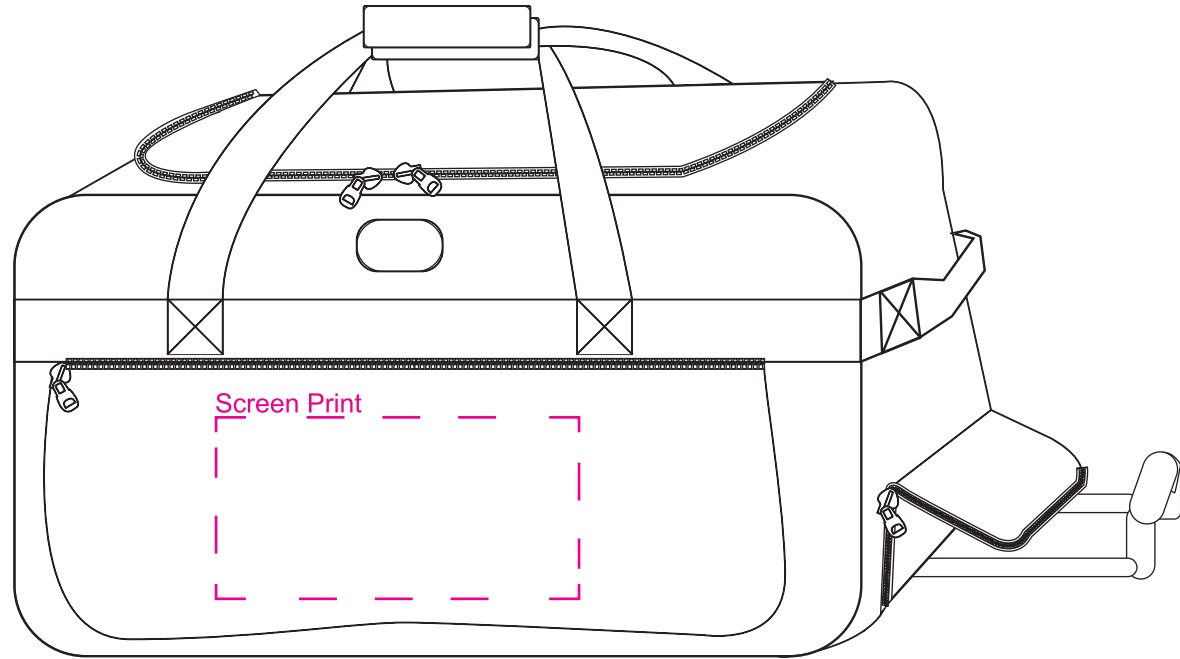

**Product Name:**

Rolling Duffle Bag

**Product Code:**

TBP005

**Product Size:**

560mm x 305mm x 280mm

**Product Colours:**

Black

**Decoration Area:**

300mm x 120mm - screen print

20% actual size

Line drawing is for approximate print positional purposes only. It is not intended to be an exact scale or detailed representation. Colour proofs are to be used as a guide only. Red dotted lines will not be printed, these are for max print guides only. Small details or text including trade marks may fill in and not be legible.