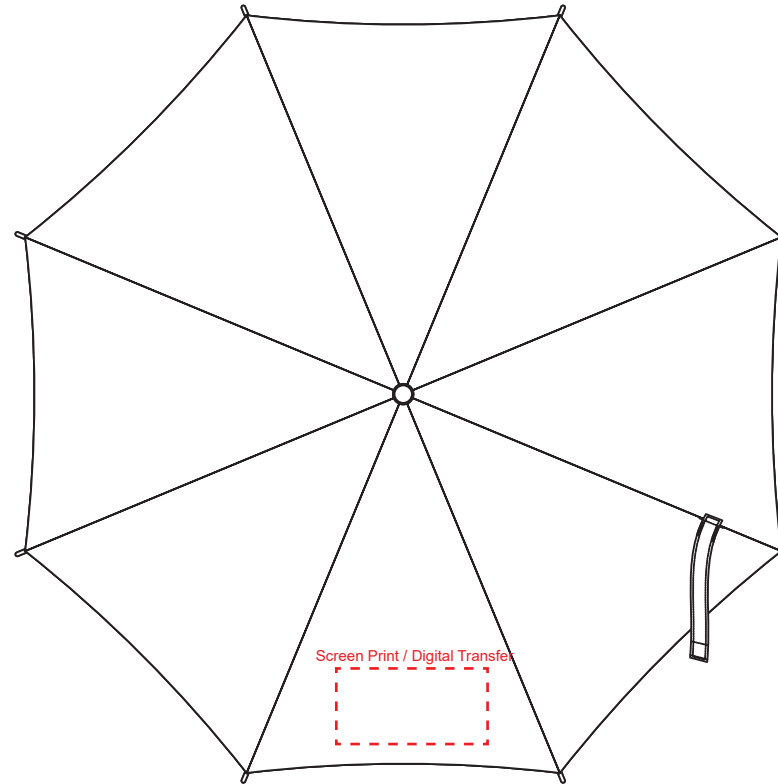

Product Name:

The Sky Inverted Umbrella

Product Code:

UM006

Product Size:

58.5cm ribs

Product Colours:

Black, Navy Blue, Royal Blue, Red

Decoration Method:

Screen Print, Digital Transfer

Decoration Area:

200mm x 100mm

10% actual size

Line drawing is for approximate print positional purposes only.
It is not intended to be an exact scale or detailed representation.
Colour proofs are to be used as a guide only.
Red dotted lines will not be printed, these are for max print guide only.
Small details or text, including ®, © and ™ may fill in and not be legible.