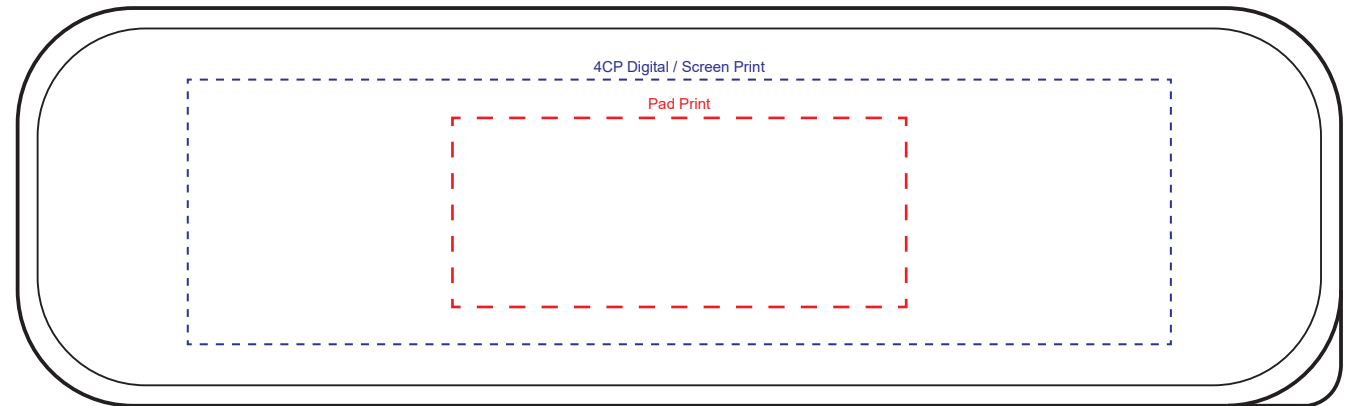

Product Name:

Wheat Straw Utensils Set

Product Code:

UTS001

Product Size:

175mm x 55mm x 30mm

Product Colours:

Natural

Decoration Area:

60mm x 25mm - pad print

130mm x 35mm - screen print

130mm x 35mm - direct digital

100% actual size

Line drawing is for approximate print positional purposes only. It is not intended to be an exact scale or detailed representation. Colour proofs are to be used as a guide only. Red dotted lines will not be printed, these are for max print guides only. Small details or text including trade marks may fill in and not be legible.