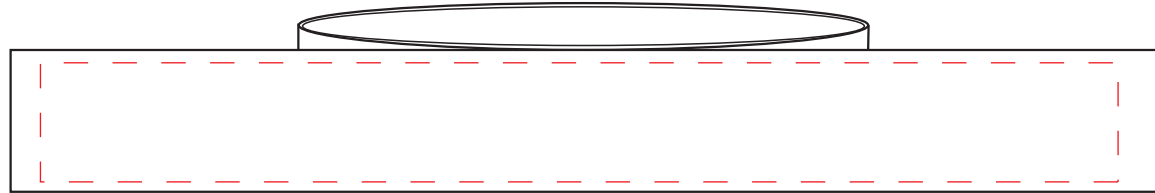

Product Name:

Kriya Silicone Wrist Band Large

Product Code:

WBD017

Product Size:

202mm x 25mm x 2mm

Product Colours:

black, white, yellow, red, orange, light blue, dark blue, navy blue, pink, bright green, dark green, teal, purple, clear

Decoration Method:

Screen Print, Embossing, Colour Over Print, Debossing, Colour Infill, Digital Label

Decoration Area:

190mm x 21mm - band

55mm x 45mm - digital label bag

75% actual size

DIGITAL LABEL:

Green dotted line shows maximum print area. At least 1mm of bleed is required and shown by dark blue line

**Optional Sealed Poly Bag with Digital Label*

100% actual size

Line drawing is for approximate print positional purposes only. It is not intended to be an exact scale or detailed representation. Colour proofs are to be used as a guide only. Red dotted lines will not be printed, these are for max print guide only. Small details or text, including ®, © and ™ may fill in and not be legible.