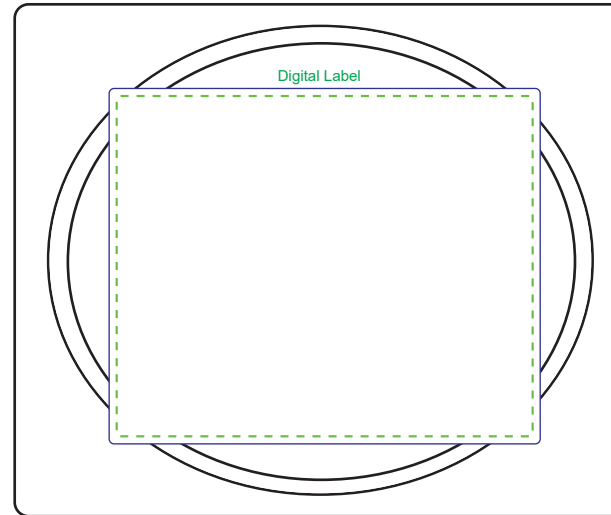

Product Name:

Kriya Silicone Wrist Band Large

Product Code:

WBD017

Product Size:

202mm x 25mm x 2mm

Product Colours:

black, white, yellow, red, orange, light blue, dark blue, navy blue, pink, bright green, dark green, teal, purple, clear

Decoration Method:

Screen Print, Embossing, Colour Over Print, Debossing, Colour Infill, Digital Label

Decoration Area:

190mm x 21mm - band

55mm x 45mm - digital label bag

75% actual size

DIGITAL LABEL:

Green dotted line shows maximum print area. At least 1mm of bleed is required and shown by dark blue line

**Optional Sealed Poly Bag with Digital Label*

100% actual size

Line drawing is for approximate print positional purposes only. It is not intended to be an exact scale or detailed representation. Colour proofs are to be used as a guide only. Red dotted lines will not be printed, these are for max print guide only. Small details or text, including ®, © and ™ may fill in and not be legible.