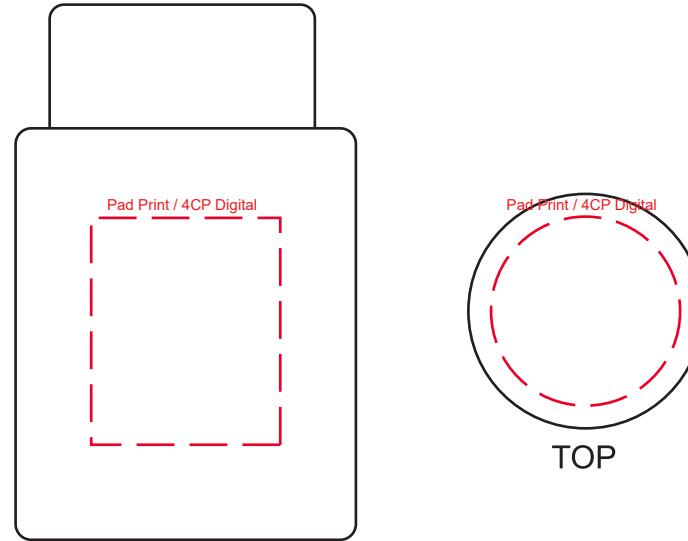

Product Name:

Wine Stopper

Product Code:

WS001

Product Size:

45mm x 45mm x 70mm

Product Colours:

Black

Decoration Area:

25mmD - pad print top

25mm x 30mm - pad print

120mm x 20mm - rotary screen print

25mmD - direct digital top

25mm x 30mm - direct digital

100% actual size

Line drawing is for approximate print positional purposes only. It is not intended to be an exact scale or detailed representation. Colour proofs are to be used as a guide only. Red dotted lines will not be printed, these are for max print guides only. Small details or text including trade marks may fill in and not be legible.