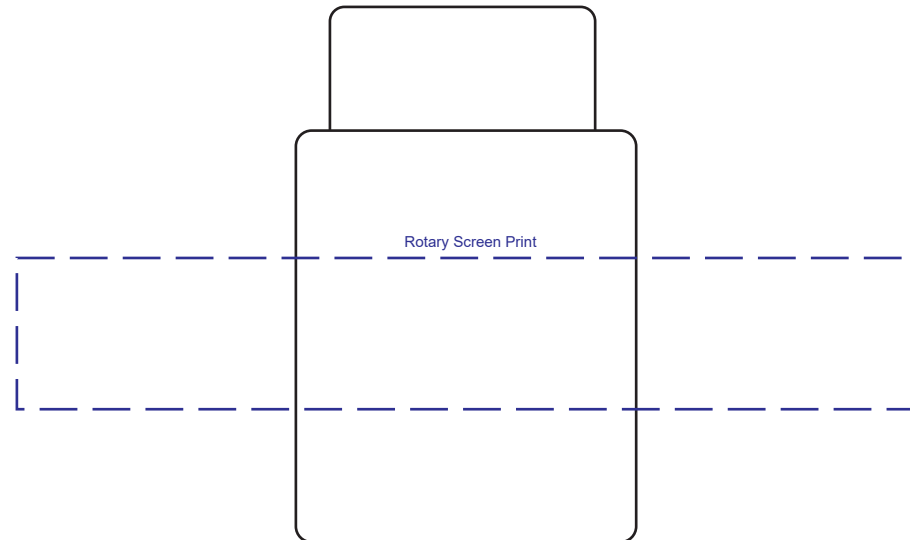

Product Name:

Wine Stopper

Product Code:

WS001

Product Size:

45mm x 45mm x 70mm

Product Colours:

Black

Decoration Area:

25mmD - pad print top

25mm x 30mm - pad print

120mm x 20mm - rotary screen print

25mmD - direct digital top

25mm x 30mm - direct digital

100% actual size

Line drawing is for approximate print positional purposes only. It is not intended to be an exact scale or detailed representation. Colour proofs are to be used as a guide only. Red dotted lines will not be printed, these are for max print guides only. Small details or text including trade marks may fill in and not be legible.